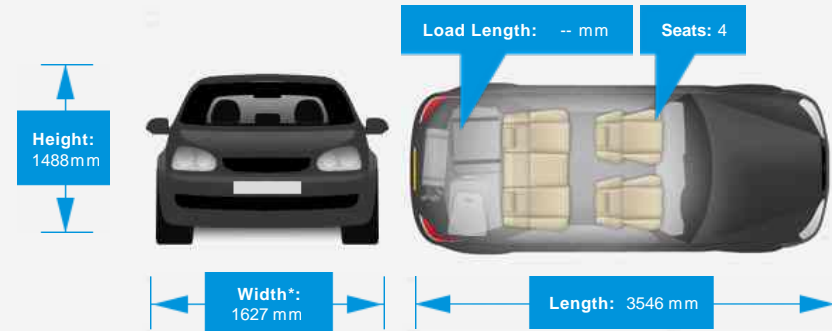

Performance & Engine

Driven Wheels: Front

Gears: 5

Weights & Measures

Doors: 3

*Including mirrors

Safety

NCAP Adult Rating: No Data
NCAP Child Rating: No Data
NCAP Pedestrian Rating: No Data
NCAP Safety Assist: No Data
NCAP Overall Rating: No Data