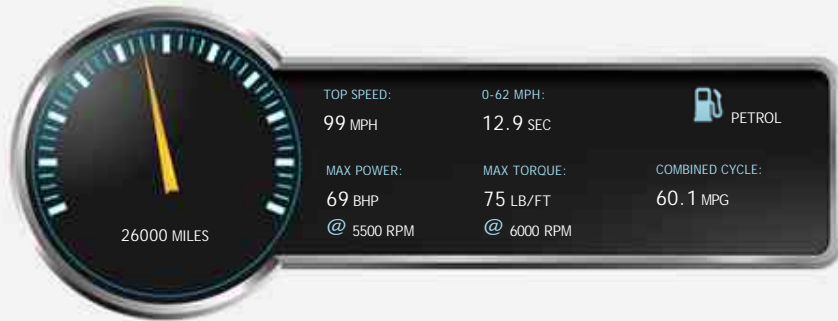

Performance & Engine