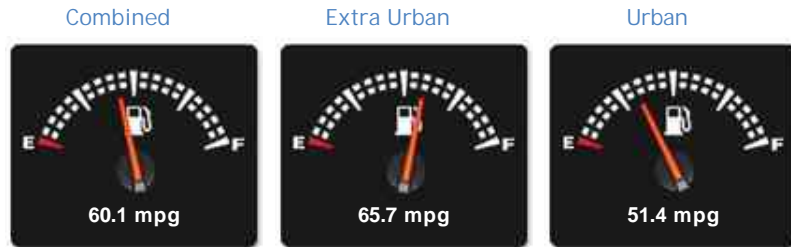

Fiat 500 S

£6,490

General Info

Engine:	1.2 Petrol Manual
Price:	£6,490
Body Type:	3 Dr Hatchback
Owners:	2
Mileage:	26,000
Reg Date:	April 2015 (15)
Colour:	Tech House Grey

Vehicle Features

- > ABS
- > Adjustable Steering Coloum
- > Anti Theft System
- > Colour coded bumpers/ exterior trm
- > ISOFIX
- > Remote Central Locking
- > Adjustable Seats
- > Alloy Wheels
- > CD player
- > Ft fogs
- > Power Steering
- > Service history

Vehicle Description

Alpha Motors have great pleasure in offering for sale this beautiful, Low mileage Fiat 500 S, Finished in the stunning Tech house grey special pastel paint with contrasting park leather black + red sports seats and Silver effect detailing throughout. Brilliant for new drives sporting the lovely 69bhp 1.2 petrol engine which is capable of over 60mpg and is only £30 yr road tax. ++FACTORY OPTIONS++ Inc beautiful 17 inch multi-spoke bi-colour alloys and Rear park assist. OTHER spec gets you Bluetooth, Trip computer, Voice command, Digital climate control, Flat bottom leather multi-function steering wheel, Aux and USB, Tyre pressure monitor, Electric windows and mirrors. FIAT SERVICE HISTORY @ 5172, 15667, 26102. Viewing is essential as first to view will buy. Test drive with pleasure!

Performance & Engine

Driven Wheels: Front

Gears: 5

Weights & Measures

Doors: 3

*Including mirrors

Safety

NCAP Adult Rating: No Data
NCAP Child Rating: No Data
NCAP Pedestrian Rating: No Data
NCAP Safety Assist: No Data
NCAP Overall Rating: No Data

Fuel Economy

Running Costs

CO₂ emission figure (g/km)

VED band and CO₂

Insurance & Security

Road Tax

Insurance Group
(1-50)

Security
(Thatcham Approved)