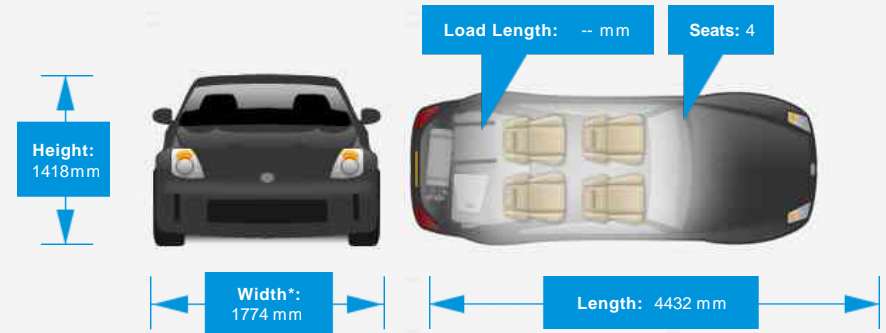

Performance & Engine

Engine: 4 Cylinders
In Line, 1995 Cc,
Turbo Charged,
DOHC

Driven Wheels: Rear

Gears: 6

Weights & Measures

Doors: 2

*Including mirrors

Safety