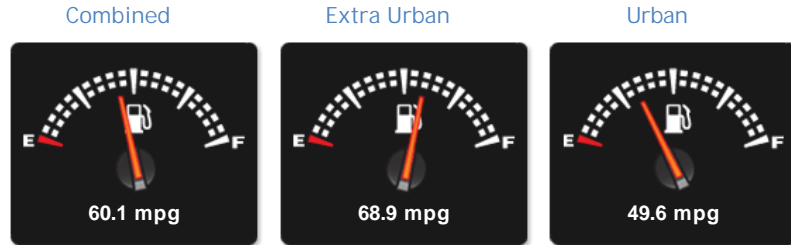

Fuel Economy

Running Costs