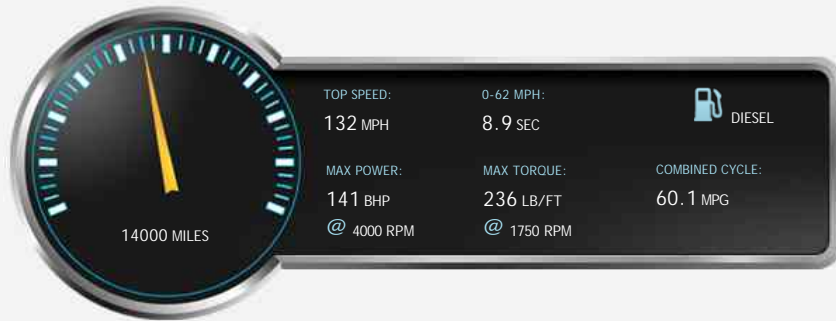

BMW 2 Series 218d M SPORT

£15,990

General Info

Engine:	2.0 Diesel Manual
Price:	£15,990
Body Type:	2 Dr Coupe
Owners:	2
Mileage:	14,000
Reg Date:	June 2015 (15)
Colour:	White

Vehicle Features

- > ABS
- > Air Conditioning
- > CD player
- > Ft fogs
- > Power Steering
- > Traction Control
- > Adjustable Steering Coloum
- > Colour coded bumpers/ exterior trm
- > Electric Windows x 4
- > leather trimmed multi function...
- > Remote Central Locking

Vehicle Description

++SAT NAV++LEATHER++HEATED SEATS. Alpha Motors have the pleasure of offering for sale this stunning low mileage BMW 218 M Sport. Finished in Alpine white with full black Dakota leather interior with Aluminium interior detail. Powered by the fuel efficient 2.0TD 141bhp engine capable of upto 68mpg. High specification with ++Factory Options++ Dakota Leather Interior, Media Package-Business Sat Nav, Privacy glass, Heated seats, 18 inch alloys finished in Ferric grey. Standard feature inc automatic headlamps & wipers, on board computer, ECO/SPORT Modes, Climate control, Air conditioning, Bluetooth connectivity, Speed limiter, Reverse park assist. FBMWSH serviced @ 12282, 2 keys. Viewing a must.

Performance & Engine

Engine: 4 Cylinders
In Line, 1995 Cc,
Turbo Charged,
DOHC

Driven Wheels: Rear

Gears: 6

Weights & Measures

Doors: 2

*Including mirrors

Safety