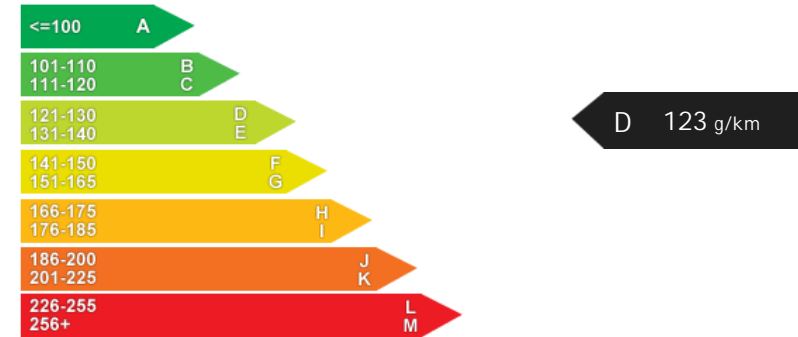

NCAP Adult Rating: No Data
NCAP Child Rating: No Data
NCAP Pedestrian Rating: No Data
NCAP Safety Assist: No Data
NCAP Overall Rating: No Data

Fuel Economy

Running Costs

CO₂ emission figure (g/km)

VED band and CO₂