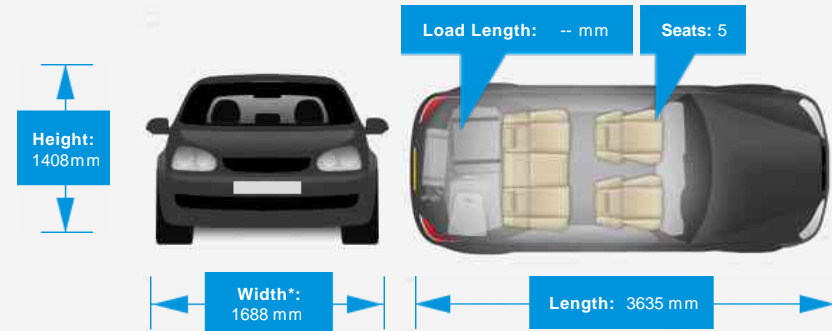

Opening Hours: Mon - Fri 9am - 6pm | Sat 9am - 5pm | Sun 10am - 4pm

Performance & Engine

Engine: 4 Cylinders In Line, 1598 Cc, Naturally Aspirated, SOHC

Driven Wheels: Front

Gears: 5

Weights & Measures

Doors: 3