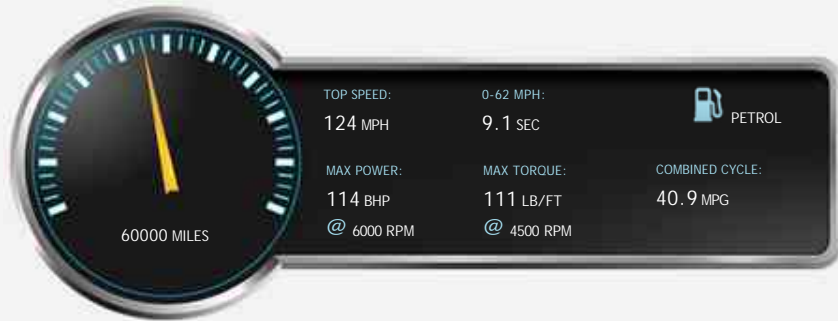

MINI Hatch COOPER

£3,295

**PART
EXCHANGE
TO
CLEAR!**

**MINI COOPER
£3,995**

AA Approved

General Info

Engine:	1.6 Petrol Manual
Price:	£3,295
Body Type:	3 Dr Hatchback
Owners:	4
Mileage:	60,000
Reg Date:	July 2005 (05)
Colour:	Blue

Vehicle Description

Trade sale. Part exchange to clear. Vehicle is provided with HPI Report, MOT & 1 Month or 3000 miles warranty.

Motor Market Ltd, 27 Newtown Lane, Cradley Heath, West Midlands, B64 5EB
Tel: 01384 411119 - Fax: 01384 414793 - Web: www.motor-market.net

Opening Hours: Mon - Fri 9am - 6pm | Sat 9am - 5pm | Sun 10am - 4pm

Performance & Engine

Engine: 4 Cylinders In Line, 1598 Cc, Naturally Aspirated, SOHC

Driven Wheels: Front

Gears: 5

Weights & Measures

Doors: 3