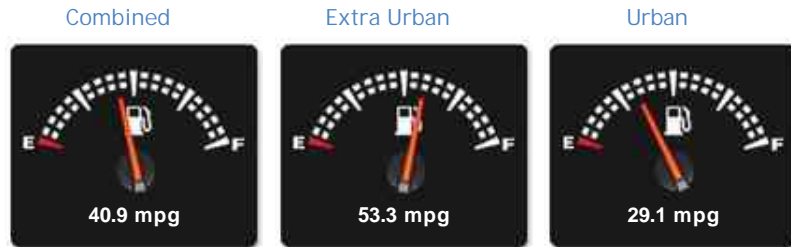

Fuel Economy

Running Costs

CO₂ emission figure (g/km)

VED band and CO₂