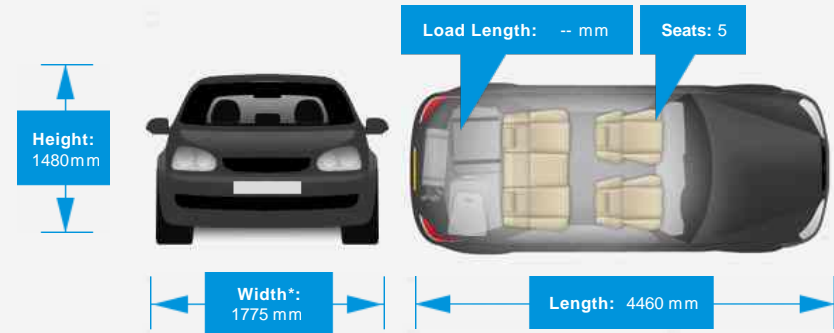

Opening Hours: Mon - Fri 9am - 6pm | Sat 9am - 5pm | Sun Closed

Performance & Engine

Engine: 4 Cylinders ,
1600 Cc, Naturally
Aspirated, DOHC

Driven Wheels: All -

Gears: 7

Permanent

Weights & Measures

Doors: 5