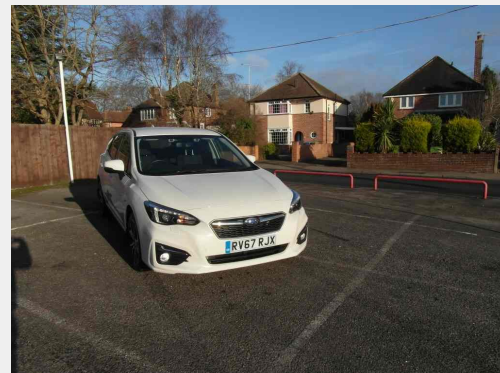

Subaru Impreza I SE

£17,750

General Info

Engine:	1.6 Petrol Automatic
Price:	£17,750
Body Type:	5 Dr Hatchback
Owners:	1
Mileage:	10,000
Reg Date:	November 2017 (67)
Colour:	Crystal White - pearl

Vehicle Features

Opening Hours: Mon - Fri 9am - 6pm | Sat 9am - 5pm | Sun Closed

Performance & Engine

Engine: 4 Cylinders ,
1600 Cc, Naturally
Aspirated, DOHC

Driven Wheels: All -

Gears: 7

Permanent

Weights & Measures

Doors: 5