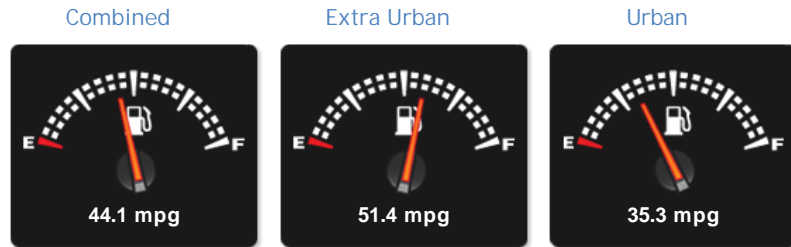

Subaru Impreza I SE

£17,750

General Info

Engine:	1.6 Petrol Automatic
Price:	£17,750
Body Type:	5 Dr Hatchback
Owners:	1
Mileage:	10,000
Reg Date:	November 2017 (67)
Colour:	Crystal White - pearl

Vehicle Features

Opening Hours: Mon - Fri 9am - 6pm | Sat 9am - 5pm | Sun Closed

Performance & Engine

Engine: 4 Cylinders ,
1600 Cc, Naturally
Aspirated, DOHC

Driven Wheels: All -

Gears: 7

Permanent

Weights & Measures

Doors: 5

*Including mirrors

Safety

NCAP Adult Rating: No Data
NCAP Child Rating: No Data
NCAP Pedestrian Rating: No Data
NCAP Safety Assist: No Data
NCAP Overall Rating: No Data

Fuel Economy

Running Costs

CO₂ emission figure (g/km)