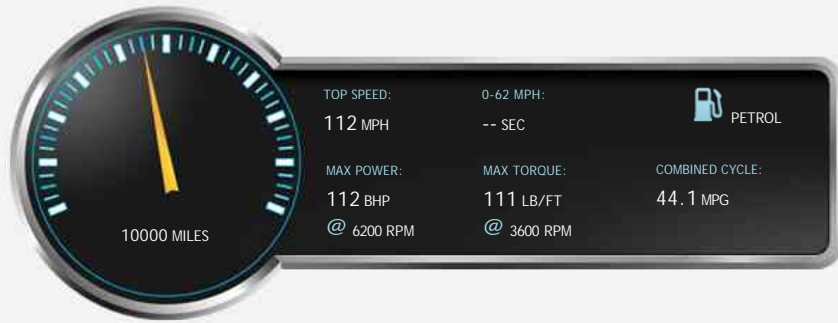

Subaru Impreza I SE

£17,750

General Info

Engine:	1.6 Petrol Automatic
Price:	£17,750
Body Type:	5 Dr Hatchback
Owners:	1
Mileage:	10,000
Reg Date:	November 2017 (67)
Colour:	Crystal White - pearl

Vehicle Features

Opening Hours: Mon - Fri 9am - 6pm | Sat 9am - 5pm | Sun Closed

Performance & Engine

Engine: 4 Cylinders ,
1600 Cc, Naturally
Aspirated, DOHC

Driven Wheels: All -

Gears: 7

Permanent

Weights & Measures

Doors: 5