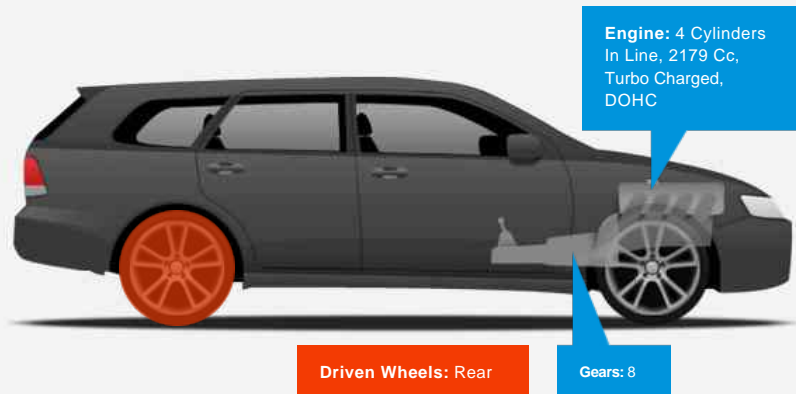

Performance & Engine