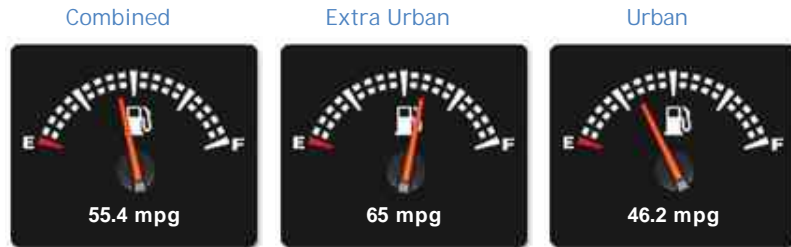

Jaguar XF D LUXURY SPORTBRAKE

£17,990

General Info

Engine:	2.2 Diesel Automatic
Price:	£17,990
Body Type:	5 Dr Estate
Owners:	2
Mileage:	23,000
Reg Date:	April 2015 (15)
Colour:	Polaris White

Vehicle Features

Vehicle Description

We are delighted to offer for sale this stunning and very low mileage Jaguar XF LUXURY Sportsbrake, Finished in the beautiful Polaris paint with Luxurious contrasting black leather sports seats with aluminium detail throughout. Sporting the powerful 200bhp 2.2 diesel which is capable of over 60mpg. Specification includes SAT NAV, DAB Radio, Bluetooth, 18 inch multi-spoke alloys, Heated front seats, Front and rear park assist with Rear camera, On board computer, Heated front screen, LED daytime running lights, Xenons and headlamp wash, Auto dimming rear view mirror, Cruise control, Voice control, Electric tailgate, Digital dual zone climate control, Keyless start, Aux and USB plus more. JAGUAR SERVICE HISTORY @ 6892, 14760. Viewing is essential as first to view will buy.

Performance & Engine

Weights & Measures

*Including mirrors

Safety

NCAP Adult Rating: No Data
NCAP Child Rating: No Data
NCAP Pedestrian Rating: No Data
NCAP Safety Assist: No Data
NCAP Overall Rating: No Data

Fuel Economy

Running Costs

CO₂ emission figure (g/km)

VED band and CO₂

Insurance & Security

Road Tax

Insurance Group
(1-50)

Security
(Thatcham Approved)