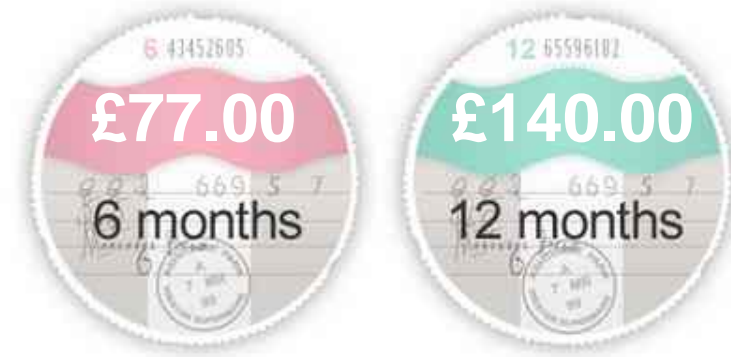

Insurance & Security

Road Tax

Insurance Group
(1-50)

Security
(Thatcham Approved)

Alarm

Immobiliser