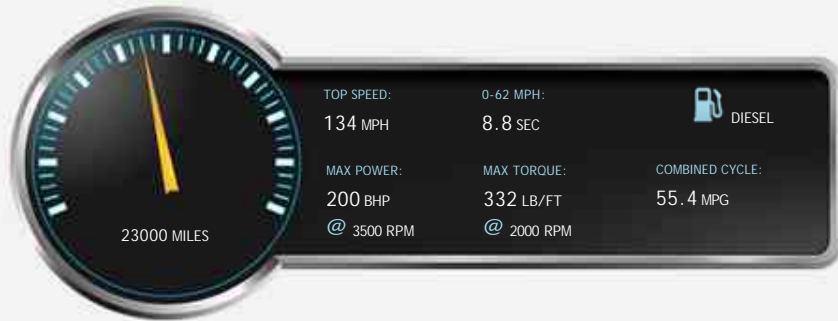

Performance & Engine