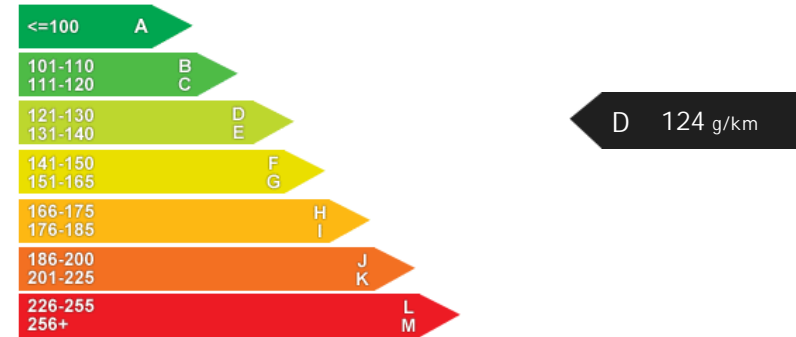

Performance & Engine

Engine: 4 Cylinders
In Line, 1197 Cc,
Turbo Charged, SOHC

Driven Wheels: Front

Gears: 5

Weights & Measures

Doors: 5

*Including mirrors

Safety

NCAP Adult Rating: No Data
NCAP Child Rating: No Data
NCAP Pedestrian Rating: No Data
NCAP Safety Assist: No Data
NCAP Overall Rating: No Data

Fuel Economy

Running Costs

CO₂ emission figure (g/km)

VED band and CO₂