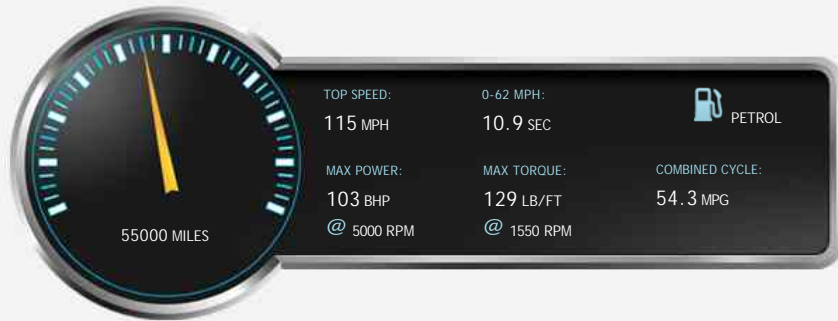

Vehicle Description

We are pleased to offer for sale this beautiful, one owner SEAT Leon SE Copa. Finished in a lovely black metallic with the special BTCC bodykit (Front and rear bumpers, Side skirts, boot spoiler and Remus Back box for an added grumble) with matching black cloth sports seats. Brilliant first car sporting the 103bhp 1.2 TSI engine and is capable of over 60mpg. Specification includes SAT NAV, Rear park assist, 16 inch alloys, Cruise control, Auto lights and auto dimming rear view mirror, Bluetooth phone, Duel zone climate control, Traction control, Park folding heated mirrors, 2-Tone leather multi-function steering wheel, DAB Radio, Split folding rear seats, Aux / USB/ SD and more. FULL SEAT SERVICE HISTORY @ 4692, 28218, 37404. Viewing is essential as first to view will buy.

Performance & Engine

Engine: 4 Cylinders
In Line, 1197 Cc,
Turbo Charged, SOHC

Driven Wheels: Front

Gears: 5

Weights & Measures

Doors: 5

*Including mirrors

Safety