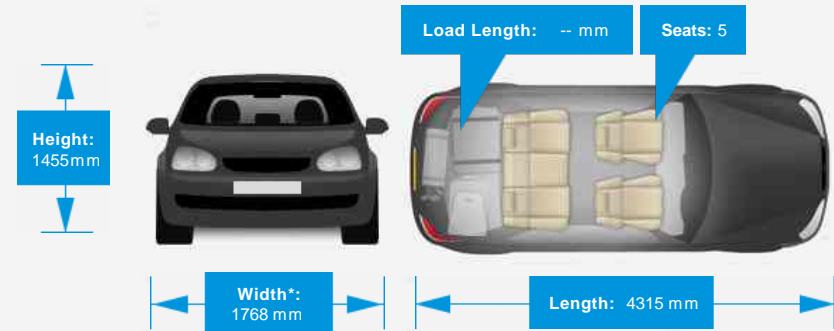

Performance & Engine

Engine: 4 Cylinders
In Line, 1197 Cc,
Turbo Charged, SOHC

Driven Wheels: Front

Gears: 5

Weights & Measures

Doors: 5

*Including mirrors

Safety