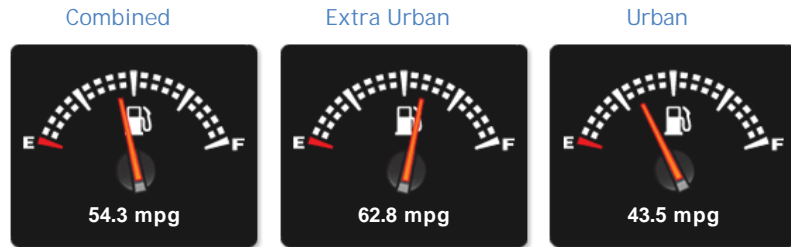

Fuel Economy

Running Costs