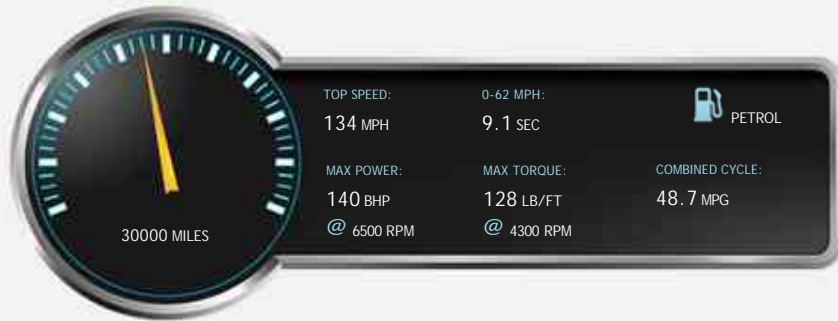

Performance & Engine