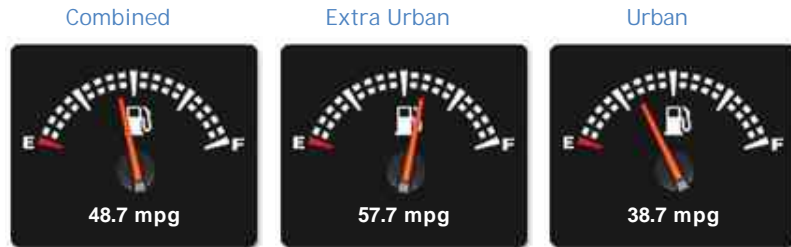

Honda Civic I-VTEC S Ti Limited Edition

£8,990

General Info

Engine:	1.8 Petrol Manual
Price:	£8,990
Body Type:	5 Dr Hatchback
Owners:	2
Mileage:	30,000
Reg Date:	March 2015 (15)
Colour:	Alabaster Silver Met

Performance & Engine

Driven Wheels: Front

Gears: 6

Weights & Measures

Doors: 5

*Including mirrors

Safety

NCAP Adult Rating:	★★★★★
NCAP Child Rating:	★★★★★
NCAP Pedestrian Rating:	★★★★
NCAP Safety Assist:	★★★★
NCAP Overall Rating:	★★★★★

Fuel Economy

Running Costs

CO₂ emission figure (g/km)

VED band and CO₂

Insurance & Security

Road Tax

Insurance Group
(1-50)

Security
(Thatcham Approved)