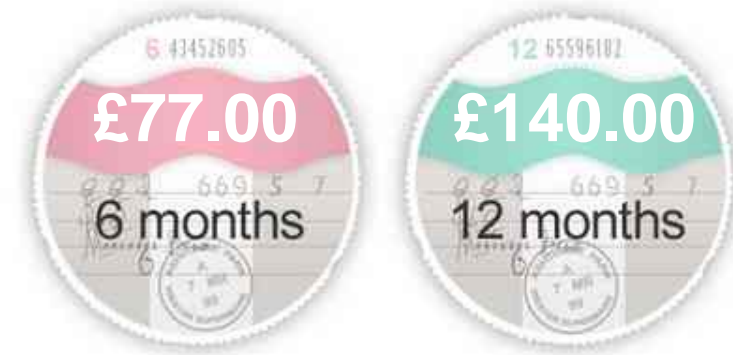

Insurance & Security

Road Tax

Insurance Group
(1-50)

Security
(Thatcham Approved)

Immobiliser