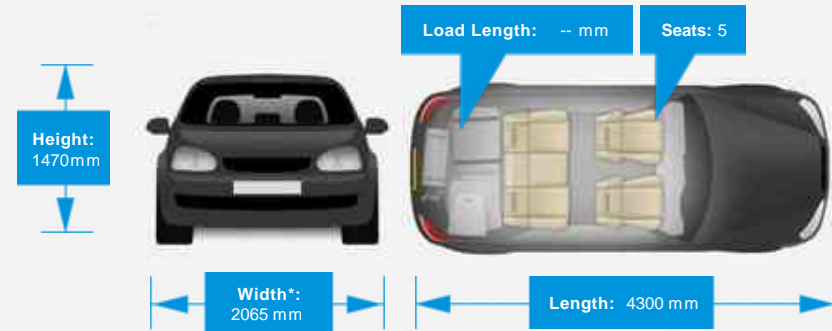

Performance & Engine

Driven Wheels: Front

Gears: 6

Weights & Measures

Doors: 5

*Including mirrors

Safety

NCAP Adult Rating:	★★★★★
NCAP Child Rating:	★★★★★
NCAP Pedestrian Rating:	★★★★
NCAP Safety Assist:	★★★★
NCAP Overall Rating:	★★★★★