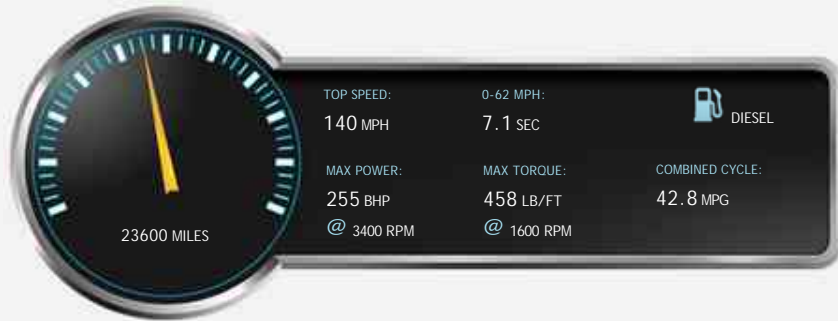

Performance & Engine