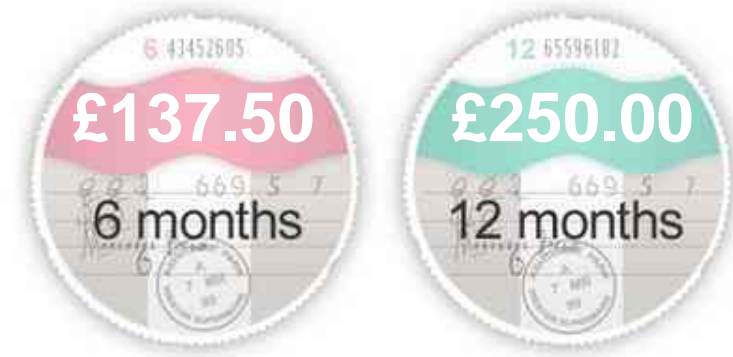

Mercedes GLE Class GLE350 D 4MATIC AMG LINE

£32,995

General Info

Engine:	3.0 Diesel Automatic
Price:	£32,995
Body Type:	5 Dr Estate
Owners:	2
Mileage:	23,600
Reg Date:	March 2016 (16)
Colour:	Canvasite Blue Metallic

Vehicle Description

First registered March 2016 this GLE 350 4 MATIC has been an Arun Director's car and has a modest 23,600 miles recorded. Presented in Canvasite Blue Metallic with AMG Line Interior and Exterior plus 20 Inch Bi Colour AMG Five Spoke Alloys. In completely immaculate condition.

Insurance & Security

Road Tax

Insurance Group
(1-50)

Alarm

Immobiliser

Security
(Thatcham Approved)

Euro Status