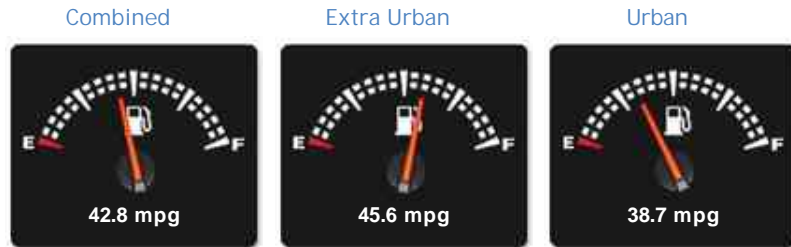

Fuel Economy

Running Costs