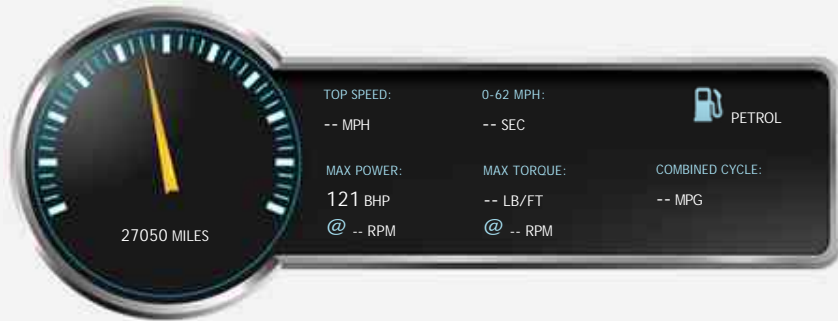

Morgan 4/4 Low Line

Sold

General Info

Engine:	1.8 Petrol Manual
Price:	Sold
Body Type:	2 Dr Convertible
Owners:	1
Mileage:	27,050
Reg Date:	July 2001 (Y)
Colour:	Jaguar Pacific Blue

Vehicle Features

modern

Vehicle Description

Very pretty Morgan 4/4 Low line. Finished in Jaguar Pacific Blue with Stone Pac Leather piped in Blue, Blue carpets piped in stone and a Blue Rivenhood with Tonneau and side screen bar.

Opening Hours: Mon - Fri 9am - 5pm | Sat 9am - 3pm | Sun Closed

Performance & Engine

Weights & Measures

*Including mirrors

Safety

NCAP Adult Rating: No Data
NCAP Child Rating: No Data
NCAP Pedestrian Rating: No Data
NCAP Safety Assist: No Data
NCAP Overall Rating: No Data