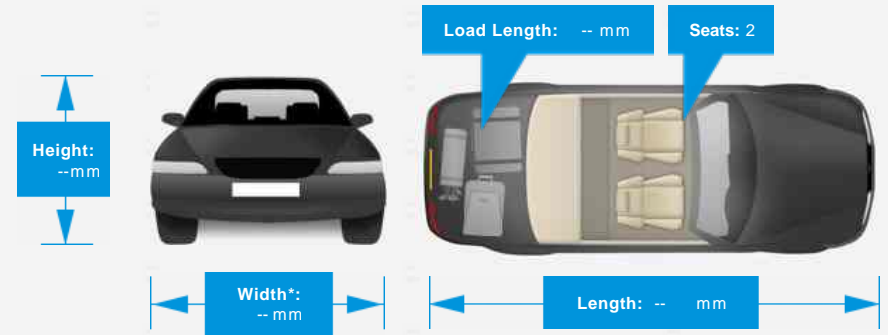

Opening Hours: Mon - Fri 9am - 5pm | Sat 9am - 3pm | Sun Closed

Performance & Engine

Weights & Measures

*Including mirrors

Safety

NCAP Adult Rating: No Data
NCAP Child Rating: No Data
NCAP Pedestrian Rating: No Data
NCAP Safety Assist: No Data
NCAP Overall Rating: No Data