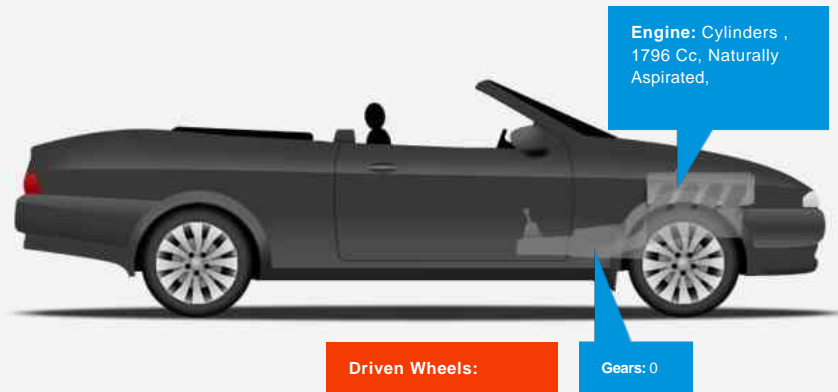

Opening Hours: Mon - Fri 9am - 5pm | Sat 9am - 3pm | Sun Closed

Performance & Engine

Weights & Measures

*Including mirrors

Safety

NCAP Adult Rating: No Data
NCAP Child Rating: No Data
NCAP Pedestrian Rating: No Data
NCAP Safety Assist: No Data
NCAP Overall Rating: No Data