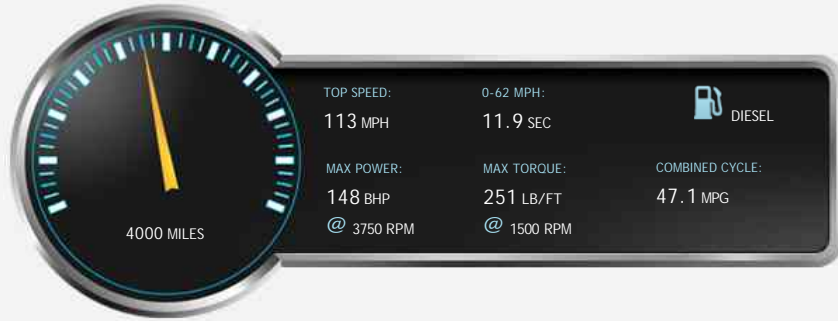

VW Transporter T6 t5 TDI 150PS AURORA EDITION H/LINE NAV CAMPERVAN 4 BERTH POPTOP

General Info

Engine:	2.0 Diesel Manual
Price:	Sold
Body Type:	4 Dr B Class Mhome
Owners:	1
Mileage:	4,000
Reg Date:	March 2018 (18)
Colour:	Green

Vehicle Features

Not Specified

Vehicle Description

""BUILD No. 182""INTRODUCING OUR HIGH SPECIFICATION ""AURORA EDITION""VW T6 SWB ULTRA HIGH SPEC SPECIAL ORDER BAMBOO GARDEN GREEN 150PS 6 SPEED HIGHLINE 4 BERTH CAMPERVAN WITH POPTOP,AIRCON, TAILGATE, DISCOVER NAV, HEATED SEATS, NIGHT HEATER AND FROM OUR EXCLUSIVE RANGE OUR UPGRADED SPECIALLY BUILT 20" FLOWFORM ALLOYS, OUR NEW UPGRADED REAR SEAT BED SYSTEM AND OUR EXTENDED INTERIOR LIGHTING PACKAGE+OUR AURORA RANGE IS ONE OF OUR HIGHEST SPEC RANGE OF VW CAMPERVANS, SUPPLIED AS STANDARD WITH ALL THE SPEC FROM OUR STANDARD RANGE PLUS ON THIS MODEL WE OFFER AN UNRIVALED ULTRA MODERN CUTTING EDGE DESIGN BEAUTIFULLY EDGE BANDED FURNITURE KIT+VANSHADES EXCLUSIVE BLIND PODS INSTEAD OF CURTAINS+CALIFORNIA STYLE OUTSIDE TABLE IN SLIDING DOOR+AURORA EDITION BRANDING PACKAGE+AURORA BRANDED CARPET SET INCLUDING DOOR POCKET CARPET SET+OUR ALL NEW DESIGN BESPOKE LEATHER RANGE+FRONT WINDOW BLACK OUT BLIND WRAP+NIGHT

Performance & Engine

Technical Data
Drive
Wheels:
Engines
In Line,
1968 Cc,
Turbo
Charged,
DOHC

Weights & Measures

Vehicle Dimensions
Weight

Vehicle Dimensions

Load Length: -- mm

Seats: --

Vehicle Length