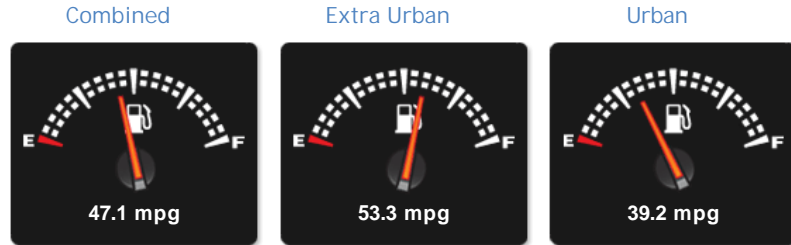

VW Transporter T6 t5 TDI 150PS AURORA EDITION H/LINE NAV CAMPERVAN 4 BERTH POPTOP

General Info

Engine:	2.0 Diesel Manual
Price:	Sold
Body Type:	4 Dr B Class Mhome
Owners:	1
Mileage:	4,000
Reg Date:	March 2018 (18)
Colour:	Green

Performance & Engine

Technical Data
Drive
Wheels:
Engines
In Line,
1968 Cc,
Turbo
Charged,
DOHC

Weights & Measures

Vehicle Dimensions
Weight

Vehicle Dimensions

Load Length: -- mm

Seats: --

Vehicle Length

Length: 4892 mm

*Including mirrors

Safety

NCAP Adult Rating: No Data
NCAP Child Rating: No Data
NCAP Pedestrian Rating: No Data
NCAP Safety Assist: No Data
NCAP Overall Rating: No Data

Fuel Economy

Running Costs

CO₂ emission figure (g/km)

LGV162 g/km

Insurance & Security

Road Tax

Insurance Group
(1-50)

Insurance Group

Security
(Thatcham Approved)

Immobiliser