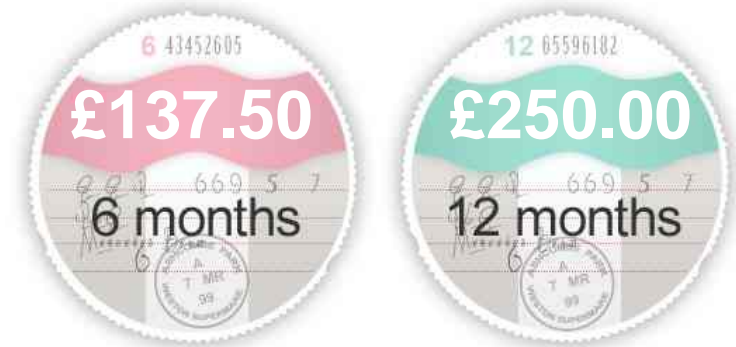

Length: 4892 mm

*Including mirrors

Safety

NCAP Adult Rating: No Data
NCAP Child Rating: No Data
NCAP Pedestrian Rating: No Data
NCAP Safety Assist: No Data
NCAP Overall Rating: No Data

Fuel Economy

Running Costs

CO₂ emission figure (g/km)

LGV162 g/km

Insurance & Security

Road Tax

Insurance Group
(1-50)

Insurance Group

Security
(Thatcham Approved)

Immobiliser