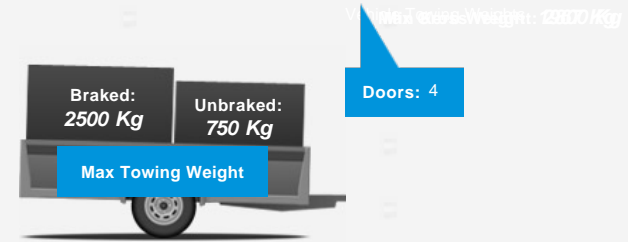

Performance & Engine

Technical Data
Drive
Wheels:
Engines
In Line,
1968 Cc,
Turbo
Charged,
DOHC

Weights & Measures

Vehicle Dimensions
Weight

Vehicle Dimensions

Load Length: -- mm

Seats: --

Vehicle Length