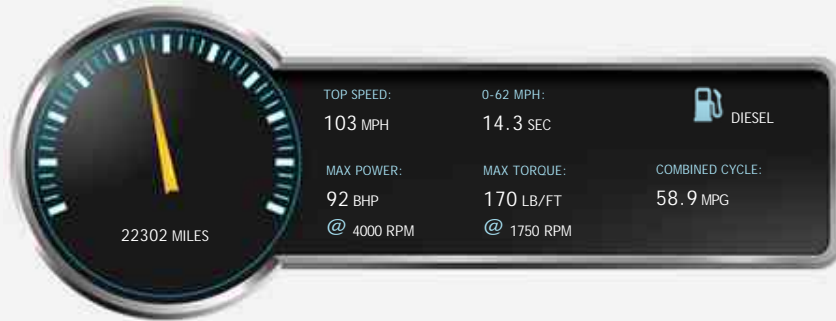

KEY AUTO SALES

DRIVEAWAY WITH CONFIDENCE

Peugeot Partner Tepee E-HDI TEPEE S AUTO

£8,250

General Info

Engine:	1.6 Diesel Automatic
Price:	£8,250
Body Type:	5 Dr MPV
Owners:	1
Mileage:	22,302
Reg Date:	September 2014 (64)
Colour:	White

Vehicle Description

Specially Adapted Electronic Handbrake and Gear Change. For more information or to see our other vehicles in stock please visit www.keyautosales.co.uk or call us on 01376 344288. We are conveniently located 20 minutes drive from Stansted Airport, 1 mile from Braintree Freeport and half a mile from Braintree Mainline Train Station. Full Finance Facilities, Part Exchange Welcome.

Performance & Engine

Engine: 4 Cylinders
In Line, 1560 Cc,
Turbo Charged, SOHC

Weights & Measures

*Including mirrors

Safety

NCAP Adult Rating: ★★★★★
NCAP Child Rating: ★★★★★★
NCAP Pedestrian Rating: ★★★★★
NCAP Safety Assist: ★★★★★
NCAP Overall Rating: ★★★★★