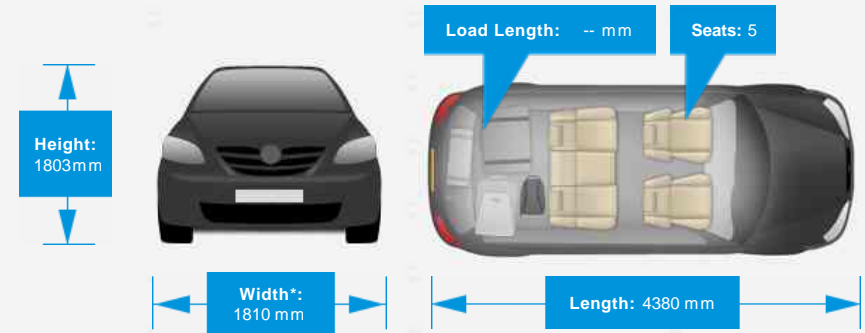

Performance & Engine

Engine: 4 Cylinders
In Line, 1560 Cc,
Turbo Charged, SOHC

Weights & Measures

*Including mirrors

Safety

NCAP Adult Rating: ★★★★★
NCAP Child Rating: ★★★★★★
NCAP Pedestrian Rating: ★★★★★
NCAP Safety Assist: ★★★★★
NCAP Overall Rating: ★★★★★