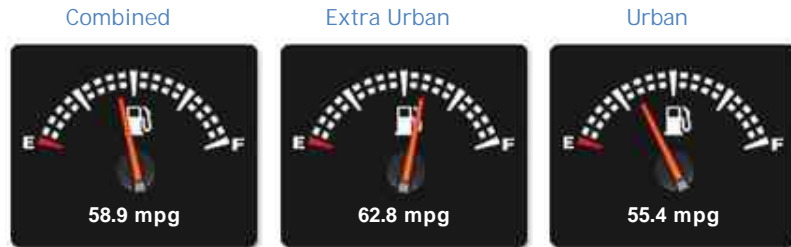

Performance & Engine

Engine: 4 Cylinders
In Line, 1560 Cc,
Turbo Charged, SOHC

Weights & Measures

*Including mirrors

Safety

NCAP Adult Rating: ★★★★★
NCAP Child Rating: ★★★★★★
NCAP Pedestrian Rating: ★★★★★
NCAP Safety Assist: ★★★★★
NCAP Overall Rating: ★★★★★

Fuel Economy

Running Costs

CO₂ emission figure (g/km)

VED band and CO₂

Insurance & Security

Road Tax

Insurance Group
(1-50)

Security
(Thatcham Approved)