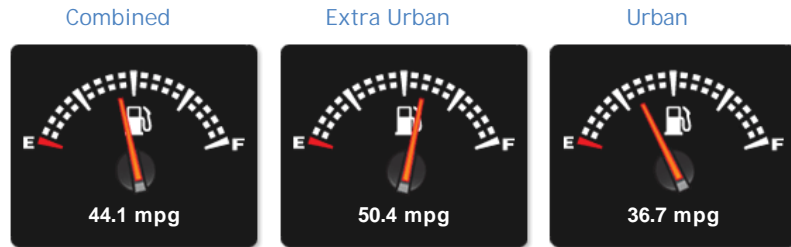

Fuel Economy

Running Costs