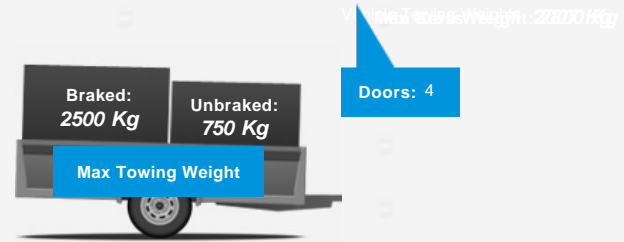

## Weights & Measures

Vehicle Dimensions  
Weight

Vehicle Dimensions

Load Length: -- mm

Seats: --

Vehicle Length

Length: 4004 mm

\*Including mirrors