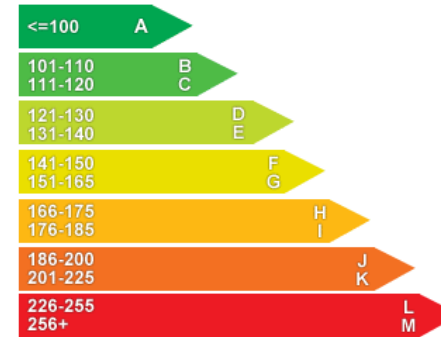

CO₂ emission figure (g/km)

LGV166 g/km