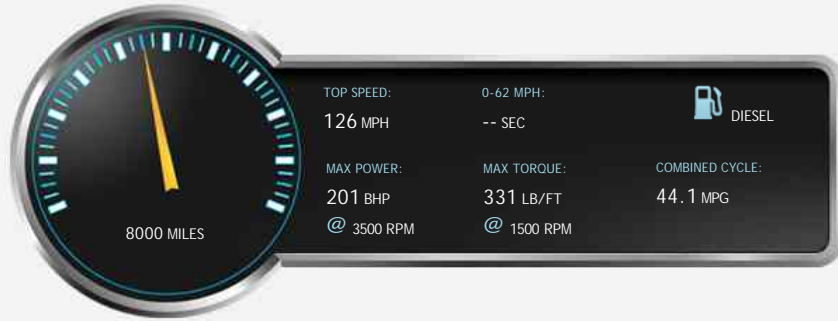

### General Info

Engine:	2.0 Diesel Automatic
Price:	£54,990
Body Type:	4 Dr B Class Mhome
Owners:	1
Mileage:	8,000
Reg Date:	September 2018 (68)
Colour:	Black

### Vehicle Description

""BUILD No. 203"" INTRODUCING OUR ALL NEW LIMITED BUILD NO. ""AURORA EXCLUSIVE EDITION"" VW T6 SWB 150PS RARE DSG AUTO PEARL BLACK HIGHLINE 4 BERTH CAMPERVAN WITH OUR BRAND NEW STUNNING EXTERNALLY AND INTERNALLY EDGE BANDED CUTTING EDGE DESIGN ULTRA MODERN FURNITURE KIT, OUR ALL NEW UPHOLSTERY HONEYCOMB STYLE SEAT TRIM, TWIN CAPTAINS SINGLE SEATS WITH SWIVELS, OUR NEW LUXURY EXCLUSIVE CARPET SET, SUPER SLIMLINE HIGH LIFT ELEVATING POPTOP ROOF, OUR NEW UPGRADED LOWER SEAT BED SYSTEM, UPGRADED VEEMAN ALLOY WHEELS IN SPARKLE SILVER AND MACHINE POLISHED, SPORTLINE FRONT LED DRL RUNNING LIGHTS, AURORA EXCLUSIVE GELCOAT WING PLAQUES AND TAILGATE PLAQUE, EXCLUSIVE EDITION CARPET SET, EXTENDED INTERIOR LED LIGHTING PACK, TOUGHENED GLASS HEAT DEFUSING OVERHEAD SHELF AND NIGHT HEATER++AIRCON AND TAILGATE SPEC VAN WITH FACTORY REAR HEATED WINDOW AND REAR WASH WIPE+OUR AURORA EXCLUSIVE RANGE IS OUR LIMITED NUMBER HIGHEST

## Performance & Engine

Technical Data  
Fuel Type: Diesel  
Drive Type: Front-wheel drive  
Wheels: 4  
Engines: 1  
In-Line  
1868 Cc,  
Turbo  
Charged,  
DOHC