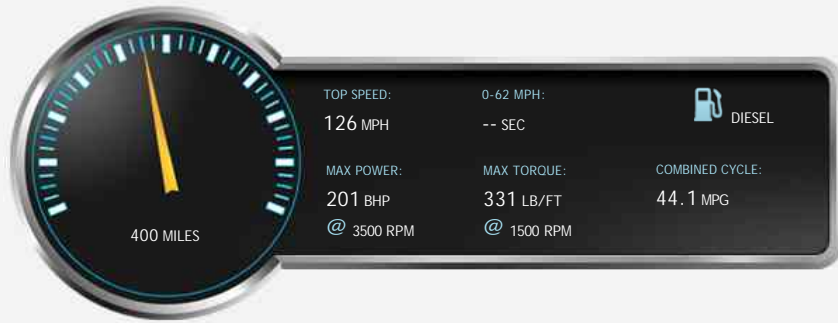

### General Info

Engine:	2.0 Diesel Automatic
Price:	Sold
Body Type:	4 Dr B Class Mhome
Owners:	1
Mileage:	400
Reg Date:	March 2019 (19)
Colour:	Black

### Vehicle Description

""BUILD No.225""INTRODUCING OUR ALL NEW 2020 SPECIFICATION LIMITED BUILD NO. ""AURORA EXCLUSIVE EDITION"" VW T6 SWB 150PS RARE DSG AUTO PEARL BLACK HIGHLINE 4 BERTH CAMPERVAN WITH OUR BRAND NEW STUNNING EXTERNALLY AND INTERNALLY EDGE BANDED CUTTING EDGE DESIGN ULTRA MODERN FURNITURE KIT,OUR ALL NEW UPHOLSTERY HONEYCOMB STYLE SEAT TRIM,OUR NEW LUXURY EXCLUSIVE CARPET SET,SUPER SLIMLINE HIGH LIFT ELEVATING POPTOP ROOF,OUR NEW UPGRADED LOWER SEAT BED SYSTEM,UPGRADED VEEMAN ALLOY WHEELS IN SPARKLE SILVER AND MACHINE POLISHED,SPORTLINE FRONT LED DRL RUNNING LIGHTS,AURORA EXCLUSIVE GELCOAT WING PLAQUES AND TAILGATE PLAQUE,EXCLUSIVE EDITION CARPET SET,EXTENDED INTERIOR LED LIGHTING PACK,TOUGHENED GLASS HEAT DEFUSING OVERHEAD SHELF,150W SOLAR PANEL WITH INTELLIGENT BLUETOOTH CONTROL UNIT WITH BLUETOOTH APP OPERATION FOR TOTAL OFF GRID CAMPING,SONY SRS MUSIC STATION,LUXURY EXCLUSIVE EDITION BOLSTER CUSHIONS AND

## Performance & Engine

Technical Data  
Fuel Type: Diesel  
Drive Type: Front-wheel drive  
Wheels: 4  
Engines: 1  
In-Line, 1868 Cc, Turbo Charged, DOHC