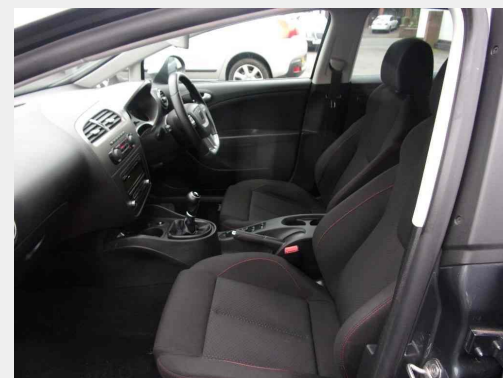

Sold

General Info

Engine:	2.0 Diesel Manual
Price:	Sold
Body Type:	5 Dr Hatchback
Owners:	3
Mileage:	59,991
Reg Date:	March 2012 (12)
Colour:	Grey

Vehicle Features

Not Specified

Vehicle Description

Grey, Service history: Seven stamps to 55378 miles, Upgrades - Metallic Paint, 3 owners, Standard Features - 3 Months warranty parts and labour, Immaculate throughout, Finance arranged, HPI clear, Credit / Debit cards accepted, Part exchange welcome, Front and Rear Parking Sensors, Cruise Control, Dual Zone Climate Control, Electric Front and Rear Windows (One Touch with Anti-Squeeze), Rain Sensing Wipers, Hill Hold Control, Volumetric Alarm with Back-Up Horn, Tinted Windows and Dark Tinted Rear Windows, FM/AM Radio, MP3 Compatible CD Player with AUX-In Port, Tyre Pressure Monitoring System, USB/AUX-In Connection, 12 Volt Power Supply in Centre Console, 3x3 point rear seat belts, Air conditioning, ABS with EBA, Airbags, Alarm, Alloy wheels, Auto Dimming Rear View Mirror, Body Coloured Bumpers with Integrated Mouldings, CD Player, Cloth Upholstery, Child Locks on Rear Doors, Child locks & Isofix system, FR Sports Seats, Front Fog Lights, Electronic Engine Immobiliser, Electro-Mechanical Power Steering (Speed-Sensitive), Remote central locking, Immobiliser, Lumbar support, Height Adjustable Front Seatbelts with Pre-Tensioners and Load Limiter, Height and Reach Adjustable Steering Wheel, Folding rear seats, Please take a look at our website. 5 seats, HASBURY MOTORS JUST