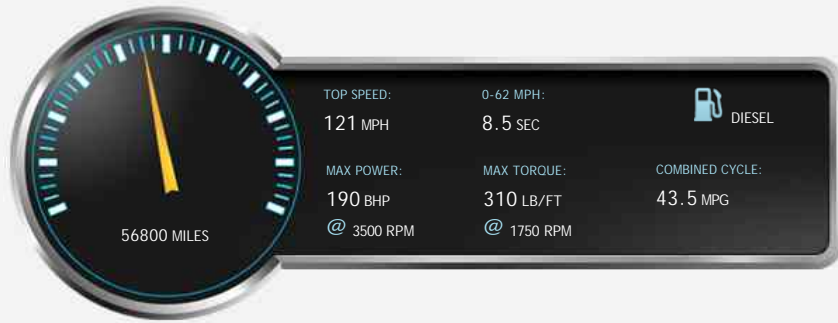

## General Info

Engine:	2.2 Diesel Automatic
Price:	£21,995
Body Type:	5 Dr Estate
Owners:	3
Mileage:	56,800
Reg Date:	September 2012 (62)
Colour:	Red

## Vehicle Description

For more information or to see our other vehicles in stock please visit [www.keyautosales.co.uk](http://www.keyautosales.co.uk) or call us on 01376 344288. We are conveniently located 20 minutes drive from Stansted Airport, 1 mile from Braintree Freeport and half a mile from Braintree Mainline Train Station. Full Finance Facilities, Part Exchange Welcome.

## Performance & Engine

**Driven Wheels:** All -

Permanent

**Gears:** 6