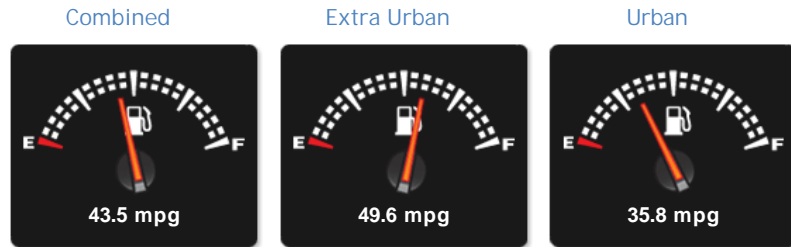

Fuel Economy

Running Costs