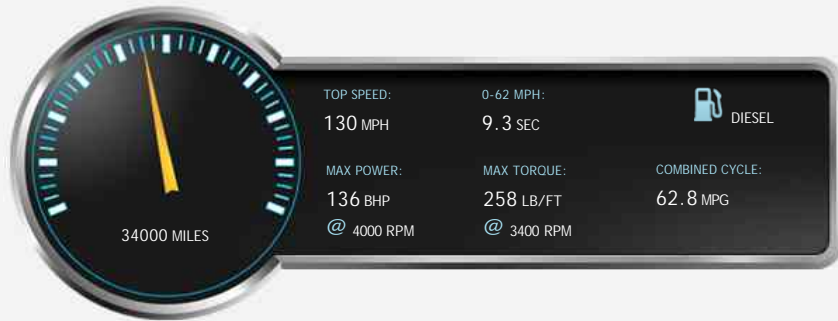

Performance & Engine