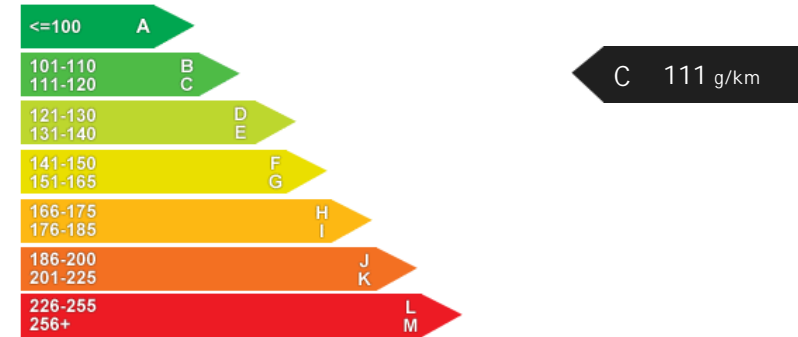

CO₂ emission figure (g/km)

VED band and CO₂