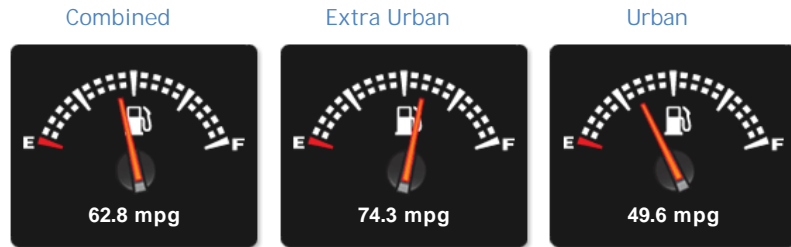

Fuel Economy

Running Costs