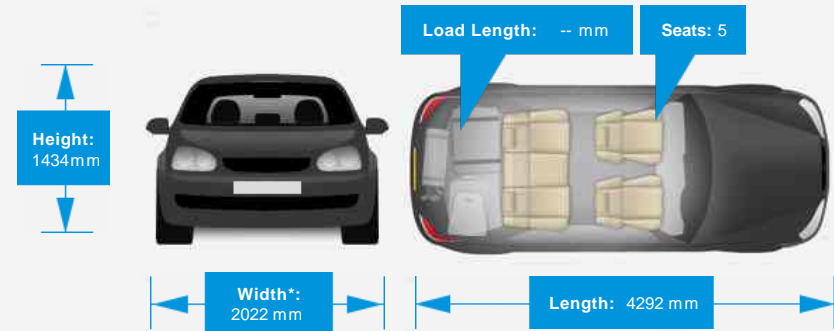

Performance & Engine

Driven Wheels: Front

Gears: 6

Weights & Measures

Doors: 5

*Including mirrors

Safety

NCAP Adult Rating: ★★★★★
NCAP Child Rating: ★★★★★
NCAP Pedestrian Rating: ★★★★★
NCAP Safety Assist: ★★★★★
NCAP Overall Rating: ★★★★★