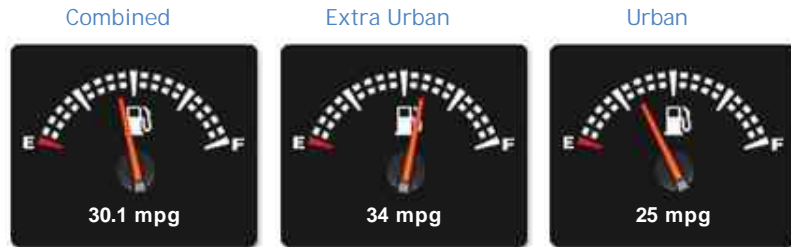

Fuel Economy

Running Costs