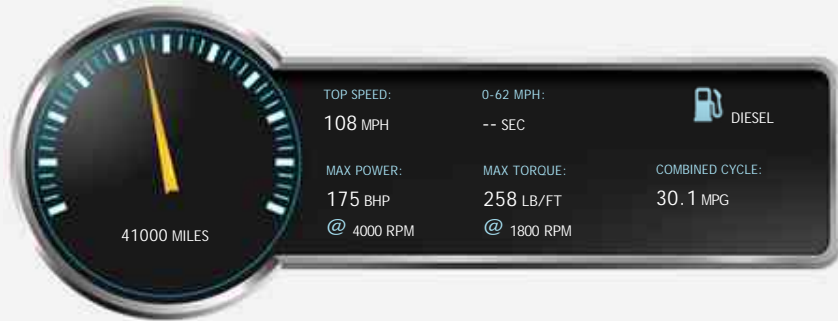

#### General Info

Engine:	2.5 Diesel Automatic
Price:	£14,750
Body Type:	4 Dr 4x4
Owners:	
Mileage:	41,000
Reg Date:	April 2010 (10)
Colour:	

## Performance & Engine

**Engine:** 4 Cylinders In Line, 2477 Cc, Turbo Charged, DOHC

**Driven Wheels:**

**Gears:** 5