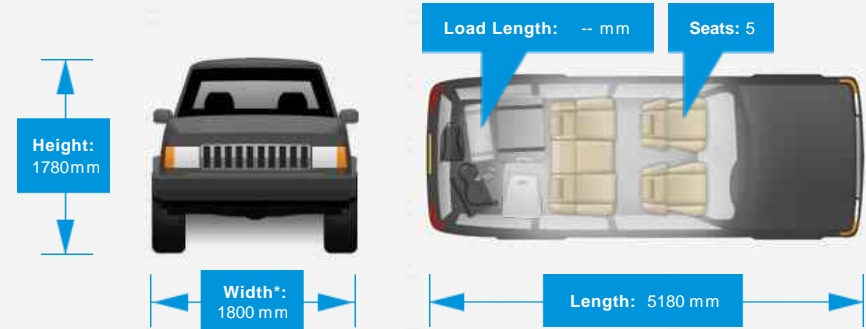

## Performance & Engine

**Engine:** 4 Cylinders In Line, 2477 Cc, Turbo Charged, DOHC

**Driven Wheels:**

**Gears:** 5

## Weights & Measures

\*Including mirrors