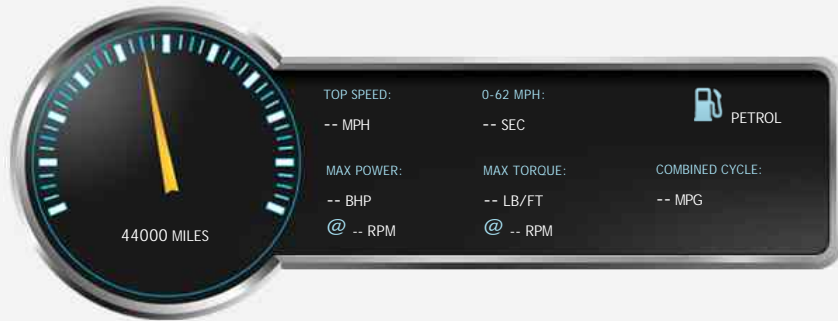

Performance & Engine