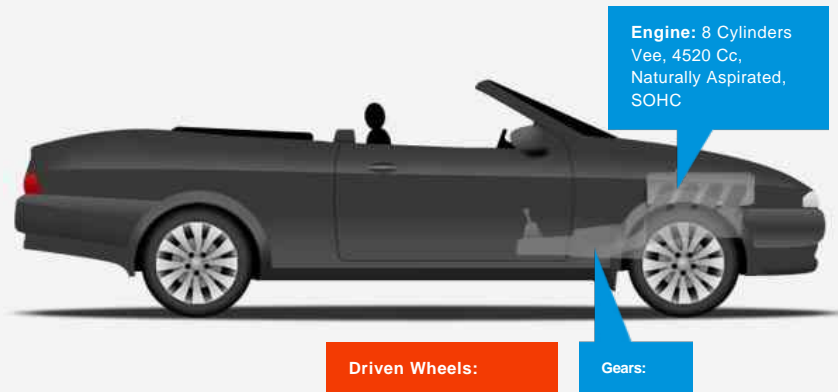

Performance & Engine