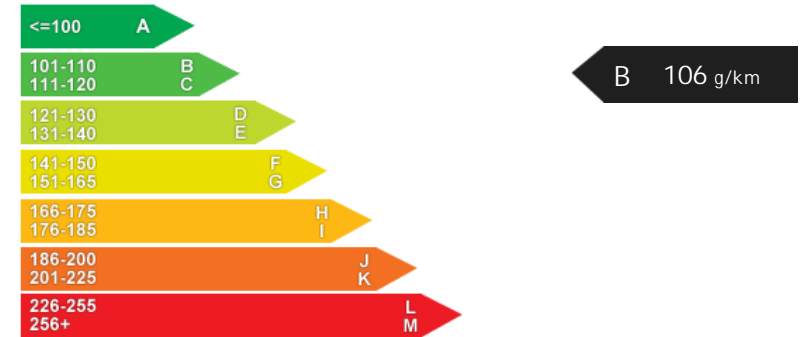

NCAP Adult Rating: No Data
NCAP Child Rating: No Data
NCAP Pedestrian Rating: No Data
NCAP Safety Assist: No Data
NCAP Overall Rating: No Data

Fuel Economy

Running Costs

CO₂ emission figure (g/km)

VED band and CO₂