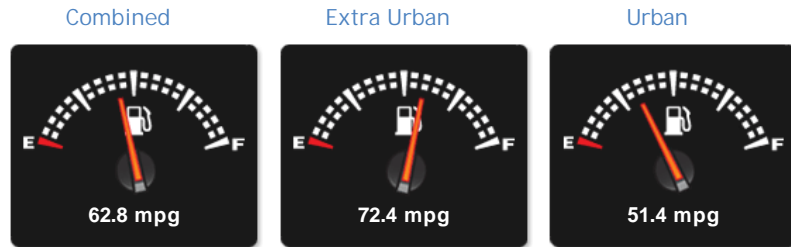

Fuel Economy

Running Costs