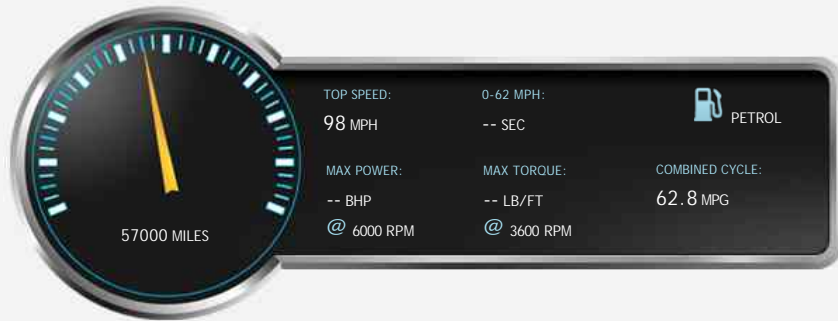

Peugeot 107 VERVE

£3,250

General Info

Engine:	1.0 Petrol Manual
Price:	£3,250
Body Type:	5 Dr Hatchback
Owners:	2
Mileage:	57,000
Reg Date:	February 2010 (59)
Colour:	

Vehicle Features

- > Anti Lock Brakes
- > Cloth Upholstery
- > Split Rear Seats
- > Power Assisted Steering (PAS)
- > Alloy Wheels
- > CD Radio
- > Front Electric Windows
- > Air Conditioning
- > 12v Socket
- > Remote Central Locking

Vehicle Description

ONLY ONE PREVIOUS OWNER AND 57000 MILES PEUGEOT SERVICE HISTORY THIS LOW MILEAGE PEUGEOT 107 IS IN SUPER CONDITION THROUGHOUT HIGH SPEC 5 DOOR MODEL WITH AIR CON ELECTRIC WINDOWS AND ALLOY WHEELS COMES WITH TWO KEYS STAMPED SERVICE BOOK AND HANDBOOK PACK

Performance & Engine

Engine: 3 Cylinders
In Line, 998 Cc,
Naturally Aspirated,
DOHC

Driven Wheels:

Gears: 5

Weights & Measures

Doors: 5

*Including mirrors

Safety