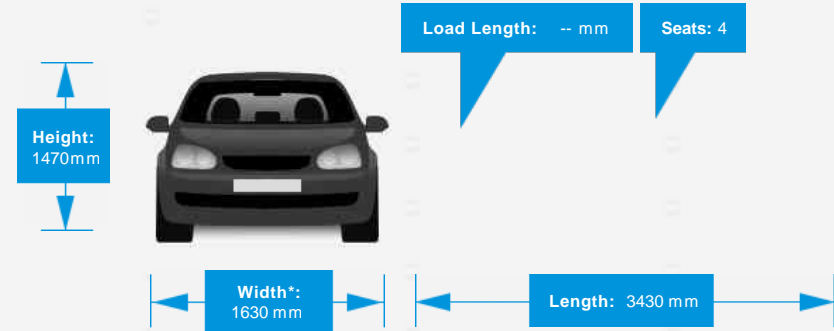

Performance & Engine

Engine: 3 Cylinders
In Line, 998 Cc,
Naturally Aspirated,
DOHC

Driven Wheels:

Gears: 5

Weights & Measures

Doors: 5

*Including mirrors

Safety