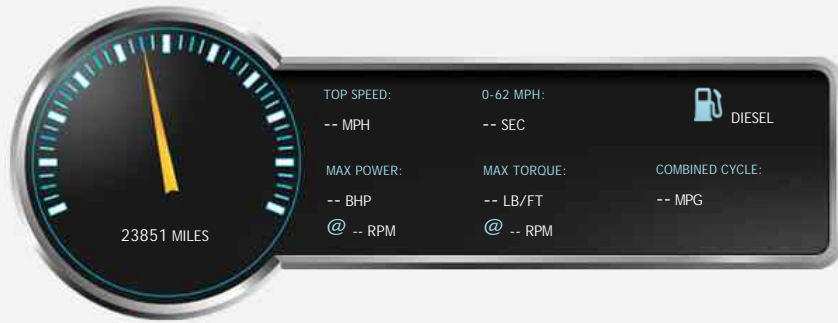

Performance & Engine