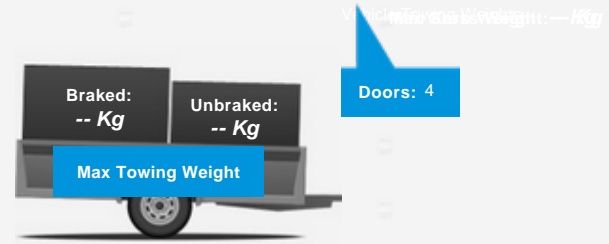

Performance & Engine

Technical Data

Wheels: 2362
Cc: .

Weights & Measures

Vehicle Dimensions
Weight

Vehicle Dimensions

Load Length: -- mm

Seats: --