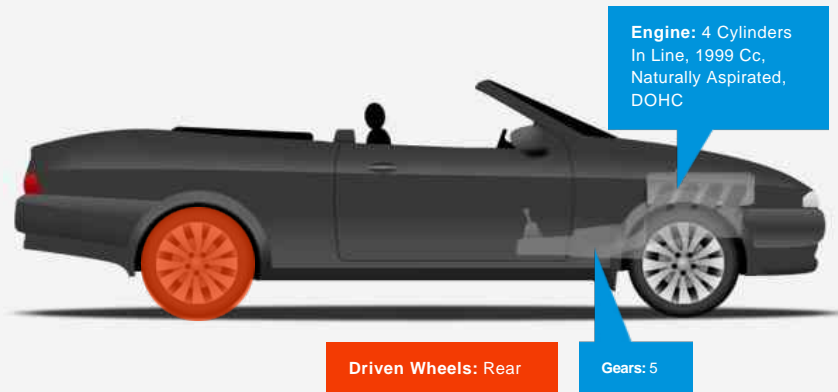

Vehicle Description

Very rare Morgan 2.0 Plus 4 Four Seater LEFT HAND DRIVE.

Finished in Sports Black with Black Full Leather with Pink piping. This is a one owner car supplied and looked after by ourselves, the car has the following factory options.

Opening Hours: Mon - Fri 9am - 5pm | Sat 9am - 3pm | Sun Closed

Performance & Engine

Weights & Measures

*Including mirrors

Safety

NCAP Adult Rating: No Data
NCAP Child Rating: No Data
NCAP Pedestrian Rating: No Data
NCAP Safety Assist: No Data
NCAP Overall Rating: No Data