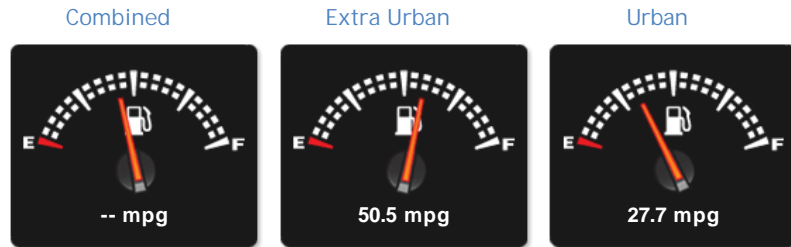

Morgan Plus 4 Four Seater LHD

Sold

General Info

Engine:	2.0 Petrol Manual
Price:	Sold
Body Type:	2 Dr Convertible
Owners:	1
Mileage:	3,779
Reg Date:	June 2013 (13)
Colour:	Sports Black

Vehicle Features

Left Hand Drive

Opening Hours: Mon - Fri 9am - 5pm | Sat 9am - 3pm | Sun Closed

Performance & Engine

Weights & Measures

*Including mirrors

Safety

NCAP Adult Rating: No Data
NCAP Child Rating: No Data
NCAP Pedestrian Rating: No Data
NCAP Safety Assist: No Data
NCAP Overall Rating: No Data

Fuel Economy

Running Costs

CO₂ emission figure (g/km)

VED band and CO₂

No Data

Insurance & Security

Insurance Group
(1-20)

Security