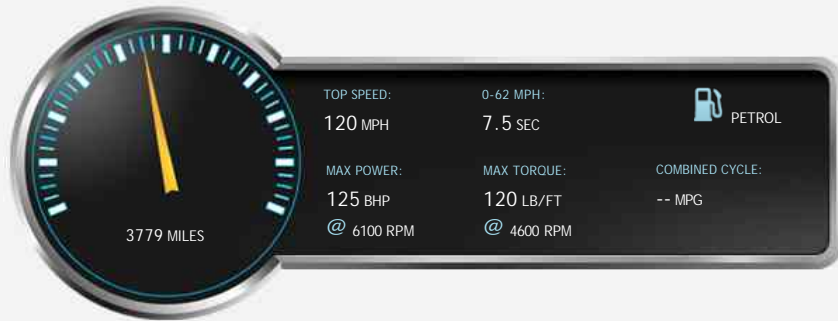

Morgan Plus 4 Four Seater LHD

Sold

General Info

Engine:	2.0 Petrol Manual
Price:	Sold
Body Type:	2 Dr Convertible
Owners:	1
Mileage:	3,779
Reg Date:	June 2013 (13)
Colour:	Sports Black

Vehicle Features

Left Hand Drive

Opening Hours: Mon - Fri 9am - 5pm | Sat 9am - 3pm | Sun Closed

Performance & Engine

Weights & Measures

*Including mirrors

Safety

NCAP Adult Rating: No Data
NCAP Child Rating: No Data
NCAP Pedestrian Rating: No Data
NCAP Safety Assist: No Data
NCAP Overall Rating: No Data