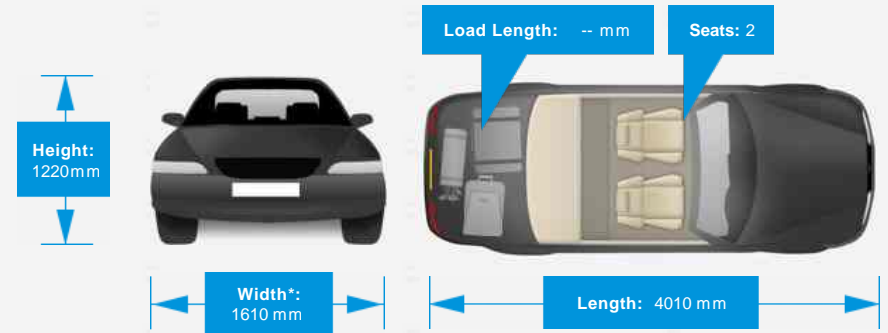

Opening Hours: Mon - Fri 9am - 5pm | Sat 9am - 3pm | Sun Closed

Performance & Engine

Weights & Measures

*Including mirrors

Safety

NCAP Adult Rating: No Data
NCAP Child Rating: No Data
NCAP Pedestrian Rating: No Data
NCAP Safety Assist: No Data
NCAP Overall Rating: No Data