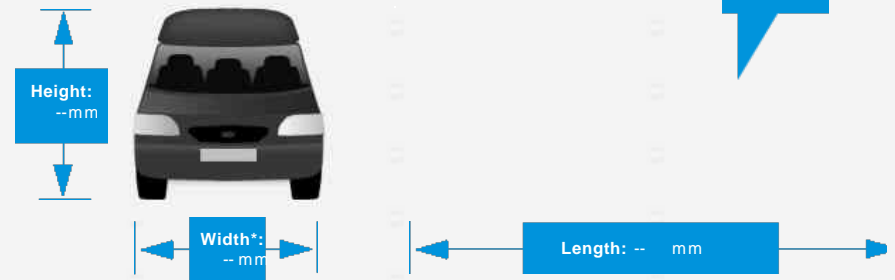

Weights & Measures