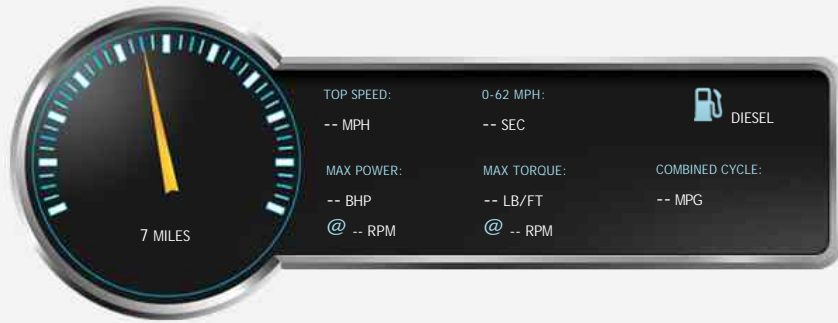

Performance & Engine