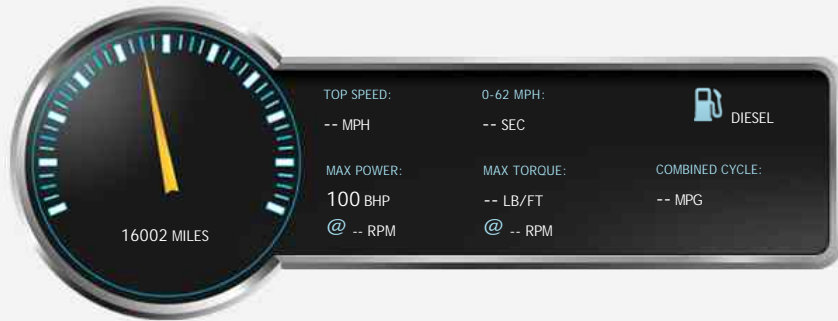

Performance & Engine