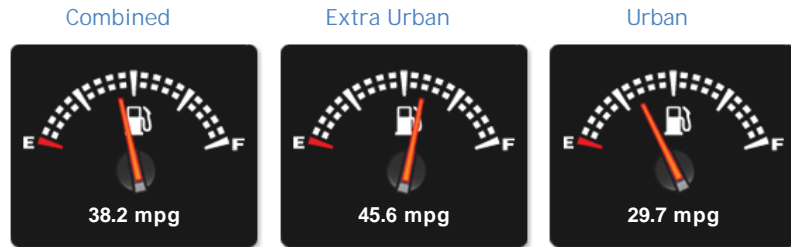

Peugeot COMBI ESCAPADE

£1,999

General Info

Engine:	1.6 Petrol Manual
Price:	£1,999
Body Type:	5 Dr MPV
Owners:	4
Mileage:	100,000
Reg Date:	March 2004 (04)
Colour:	

Vehicle Features

- > Anti Lock Brakes
- > Cloth Upholstery
- > Front Fog Lights
- > Power Assisted Steering (PAS)
- > Split Rear Seats
- > CD Radio
- > Front Electric Windows
- > Metallic Paint
- > Remote Central Locking

Vehicle Description

OUTSTANDING EXAMPLE SERVICE HISTORY WITH 12 SERVICE STAMPS THIS PEUGEOT PARTNER COMBI PETROL IS IN SUPER CONDITION THROUGH OUT COMES WITH TWO KEYS STAMPED SERVICE BOOK AND HAND BOOK PACK HPI CERTIFICATE CLEAR PLEASE CALL FOR FURTHER DETAILS AND TO CHECK THIS VEHICLE IS STILL AVAILABLE OR TO MAKE AN APPOINTMENT TO VIEW ON 01634 362200

Performance & Engine

Engine: 4 Cylinders ,
1587 Cc. , DOHC

Weights & Measures

*Including mirrors

Safety

NCAP Adult Rating: No Data
NCAP Child Rating: No Data
NCAP Pedestrian Rating: No Data
NCAP Safety Assist: No Data
NCAP Overall Rating: No Data

Fuel Economy

Running Costs

CO₂ emission figure (g/km)

VED band and CO₂

No Data

Insurance & Security

Insurance Group
(1-50)

Security