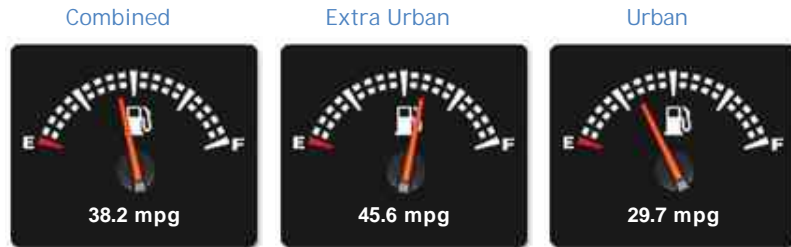

Peugeot COMBI ESCAPADE

£1,999

General Info

Engine:	1.6 Petrol Manual
Price:	£1,999
Body Type:	5 Dr MPV
Owners:	4
Mileage:	100,000
Reg Date:	March 2004 (04)
Colour:	

Vehicle Features

- > Anti Lock Brakes
- > Cloth Upholstery
- > Metallic Paint
- > Power Assisted Steering (PAS)
- > Remote Central Locking
- > CD Radio
- > Front Electric Windows
- > Split Rear Seats
- > Front Fog Lights

Performance & Engine

Engine: 4 Cylinders ,
1587 Cc. , DOHC

Weights & Measures

*Including mirrors

Safety

NCAP Adult Rating: No Data
NCAP Child Rating: No Data
NCAP Pedestrian Rating: No Data
NCAP Safety Assist: No Data
NCAP Overall Rating: No Data

Fuel Economy

Running Costs

CO₂ emission figure (g/km)

VED band and CO₂

No Data

Insurance & Security

Insurance Group
(1-50)

Security