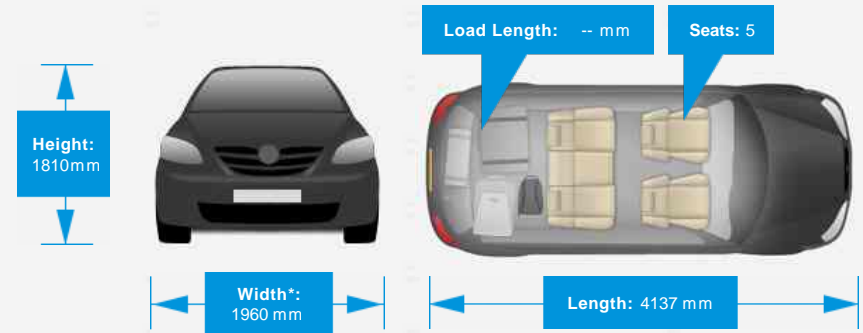

Performance & Engine

Engine: 4 Cylinders ,
1587 Cc. , DOHC

Weights & Measures

*Including mirrors

Safety

NCAP Adult Rating: No Data
NCAP Child Rating: No Data
NCAP Pedestrian Rating: No Data
NCAP Safety Assist: No Data
NCAP Overall Rating: No Data