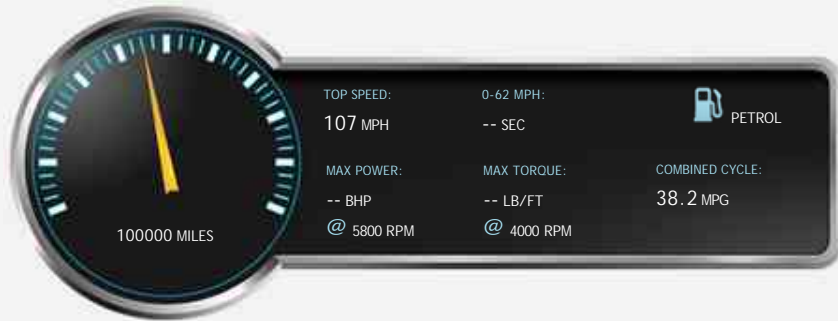

Peugeot COMBI ESCAPADE

£1,999

General Info

Engine:	1.6 Petrol Manual
Price:	£1,999
Body Type:	5 Dr MPV
Owners:	4
Mileage:	100,000
Reg Date:	March 2004 (04)
Colour:	

Vehicle Features

- > Anti Lock Brakes
- > Cloth Upholstery
- > Metallic Paint
- > Power Assisted Steering (PAS)
- > Remote Central Locking
- > CD Radio
- > Front Electric Windows
- > Split Rear Seats
- > Front Fog Lights

Vehicle Description

OUTSTANDING EXAMPLE SERVICE HISTORY WITH 12 SERVICE STAMPS THIS PEUGEOT PARTNER COMBI PETROL IS IN SUPER CONDITION THROUGH OUT COMES WITH TWO KEYS STAMPED SERVICE BOOK AND HAND BOOK PACK HPI CERTIFICATE CLEAR PLEASE CALL FOR FURTHER DETAILS AND TO CHECK THIS VEHICLE IS STILL AVAILABLE OR TO MAKE AN APPOINTMENT TO VIEW ON 01634 362200

Performance & Engine

Engine: 4 Cylinders ,
1587 Cc. , DOHC

Weights & Measures

*Including mirrors

Safety

NCAP Adult Rating: No Data
NCAP Child Rating: No Data
NCAP Pedestrian Rating: No Data
NCAP Safety Assist: No Data
NCAP Overall Rating: No Data