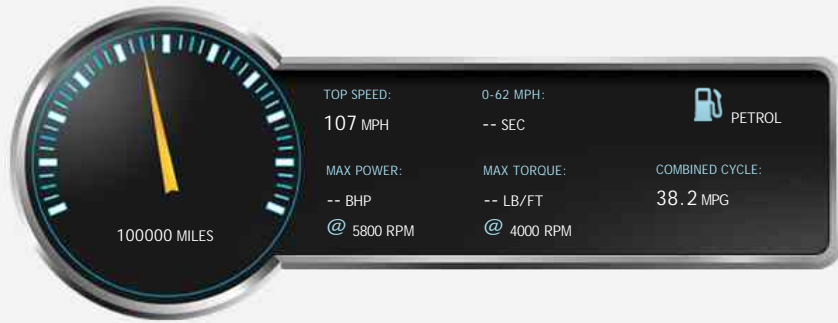

Peugeot COMBI ESCAPADE

£1,999

General Info

Engine:	1.6 Petrol Manual
Price:	£1,999
Body Type:	5 Dr MPV
Owners:	4
Mileage:	100,000
Reg Date:	March 2004 (04)
Colour:	

Vehicle Features

- > Anti Lock Brakes
- > Cloth Upholstery
- > Front Fog Lights
- > Power Assisted Steering (PAS)
- > Split Rear Seats
- > CD Radio
- > Front Electric Windows
- > Metallic Paint
- > Remote Central Locking

Vehicle Description

OUTSTANDING EXAMPLE SERVICE HISTORY WITH 12 SERVICE STAMPS THIS PEUGEOT PARTNER COMBI PETROL IS IN SUPER CONDITION THROUGH OUT COMES WITH TWO KEYS STAMPED SERVICE BOOK AND HAND BOOK PACK HPI CERTIFICATE CLEAR PLEASE CALL FOR FURTHER DETAILS AND TO CHECK THIS VEHICLE IS STILL AVAILABLE OR TO MAKE AN APPOINTMENT TO VIEW ON 01634 362200

Performance & Engine

Engine: 4 Cylinders ,
1587 Cc. , DOHC

Weights & Measures

*Including mirrors

Safety

NCAP Adult Rating: No Data
NCAP Child Rating: No Data
NCAP Pedestrian Rating: No Data
NCAP Safety Assist: No Data
NCAP Overall Rating: No Data