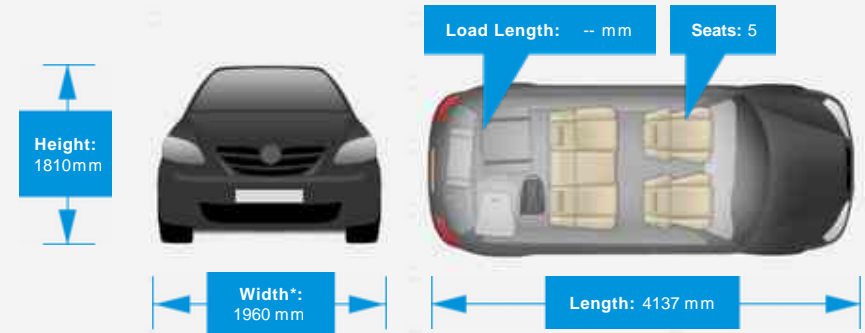

Performance & Engine

Engine: 4 Cylinders ,
1587 Cc. , DOHC

Weights & Measures

*Including mirrors

Safety

NCAP Adult Rating: No Data
NCAP Child Rating: No Data
NCAP Pedestrian Rating: No Data
NCAP Safety Assist: No Data
NCAP Overall Rating: No Data