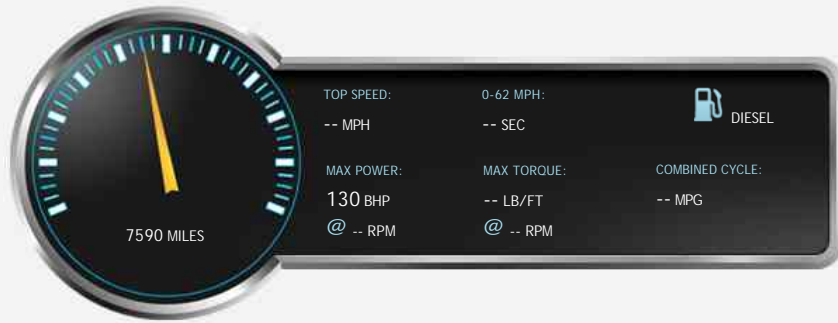

Performance & Engine