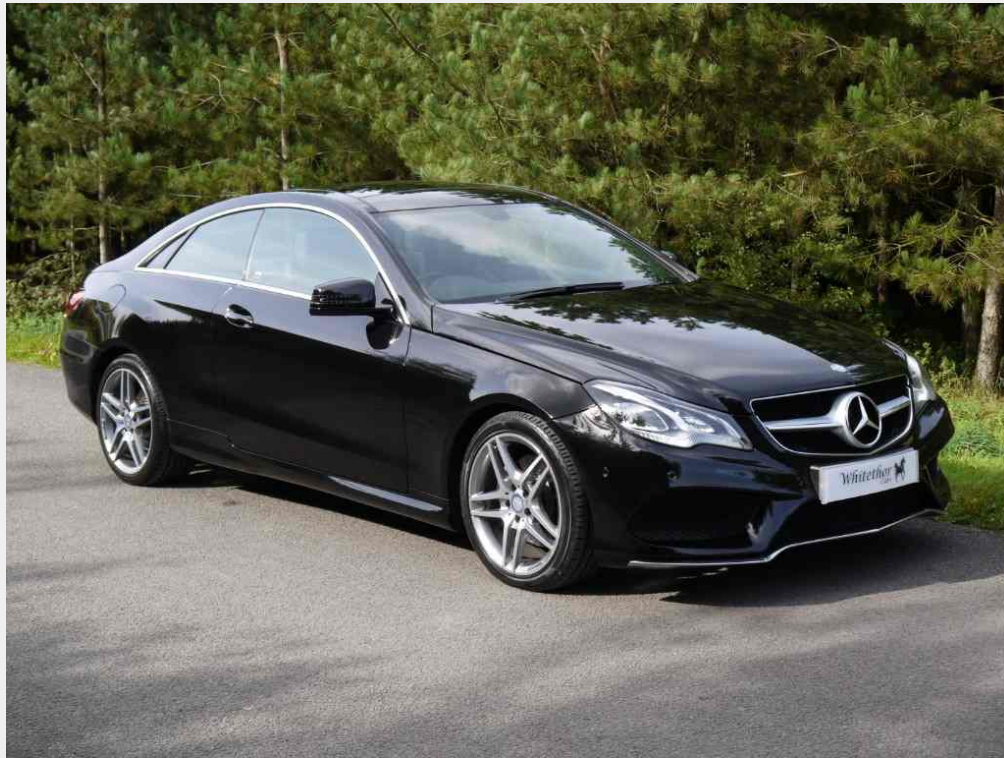

Mercedes E Class E250 CDI AMG SPORT

£18,250

General Info

Engine:	2.1 Diesel Automatic
Price:	£18,250
Body Type:	2 Dr Coupe
Owners:	3
Mileage:	37,000
Reg Date:	November 2013 (63)
Colour:	Obsidan Black

Vehicle Features

Not Specified

Vehicle Description

2013 (63 reg), Coupe

37,000 miles
Automatic
2100cc
Diesel

LOW RATE FINANCE, CALL TODAY FOR A QUICK DECISION OVER THE PHONE OR APPLY VIA OUR WEBSITE- Here We Have The Stylish New Shape E Class Coupe, The Better E250 With More Power But Just As Economical, Must Have Pan Roof & Sat Nav, Just Serviced, Low Mileage, Full Leather, Really Stylish Model!, Upgrades - Panoramic Glass Sunroof, Metallic Paint, 6 months warranty, 3 owners, Next