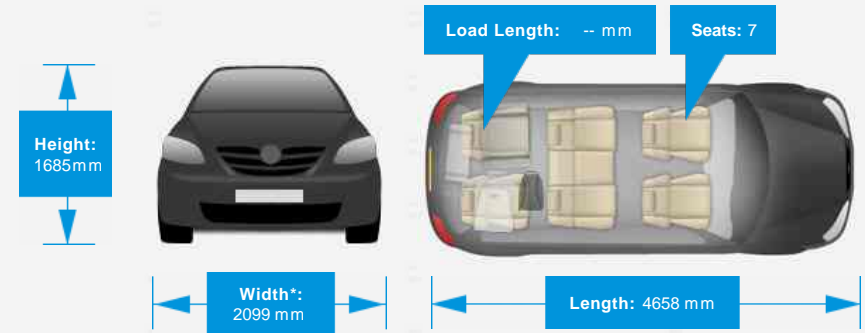

Weights & Measures