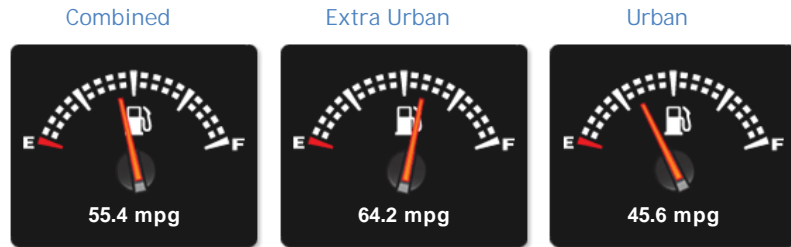

Fuel Economy

Running Costs