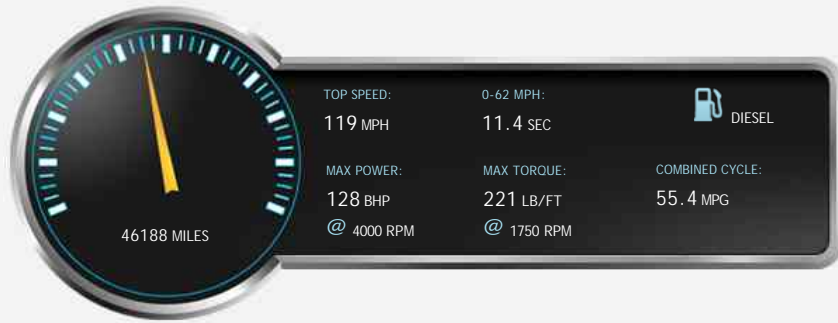

Performance & Engine