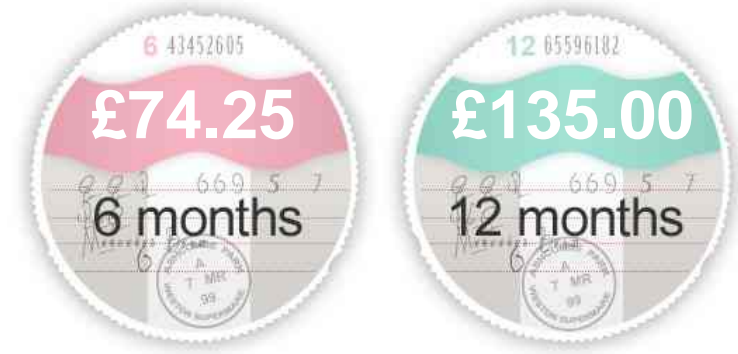

### General Info

Engine:	2.0 Diesel Manual
Price:	£8,999
Body Type:	5 Dr MPV
Owners:	1
Mileage:	46,188
Reg Date:	September 2014 (64)
Colour:	GK64YDL

## Insurance & Security

Road Tax

Insurance Group  
(1-50)

Security  
(Thatcham Approved)

Alarm

Immobiliser

Euro Status