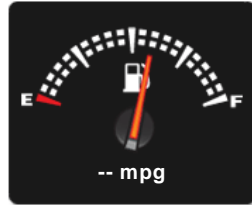

Fuel Economy

Running Costs

CO₂ emission figure (g/km)

VED band and CO₂

Combined

Extra Urban

Urban