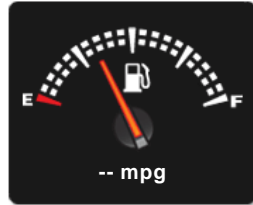

Fuel Economy

Running Costs

CO₂ emission figure (g/km)

VED band and CO₂

Combined

Extra Urban

Urban