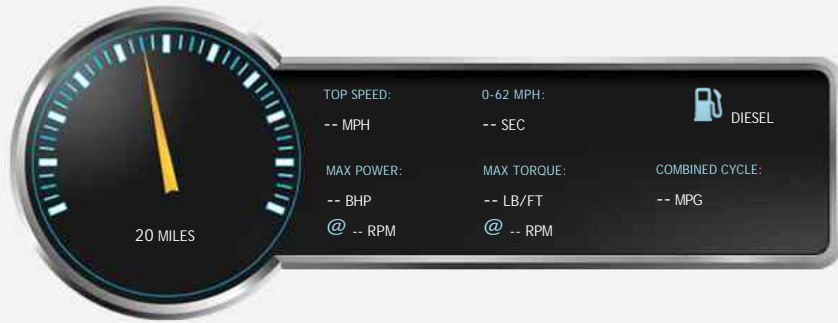

Performance & Engine