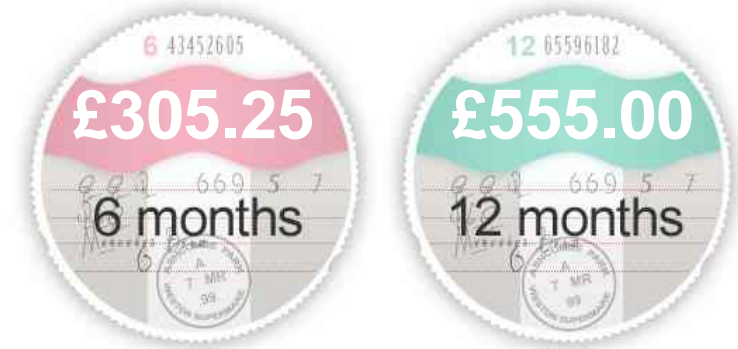

Insurance & Security

Road Tax

Insurance Group
(1-20)

Security

Immobiliser