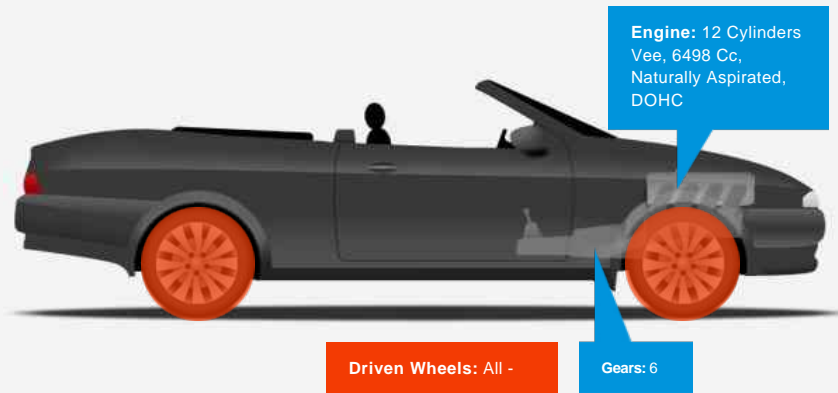

Performance & Engine