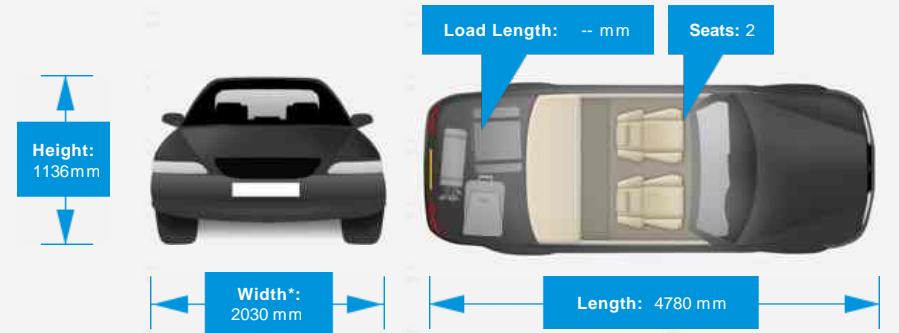

Weights & Measures