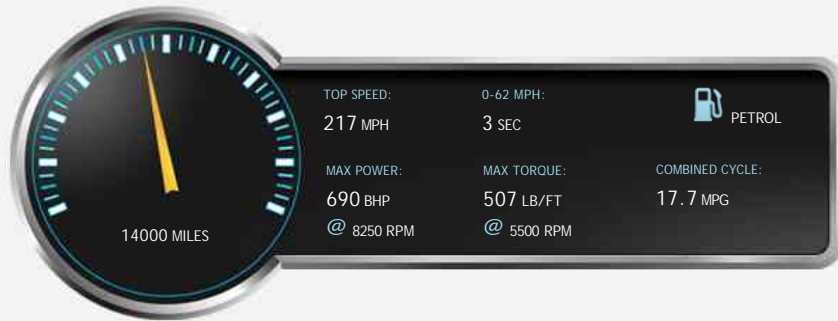

Performance & Engine