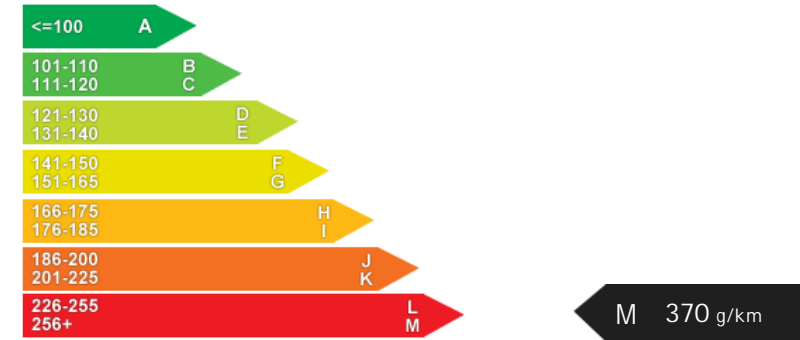

CO₂ emission figure (g/km)

VED band and CO₂