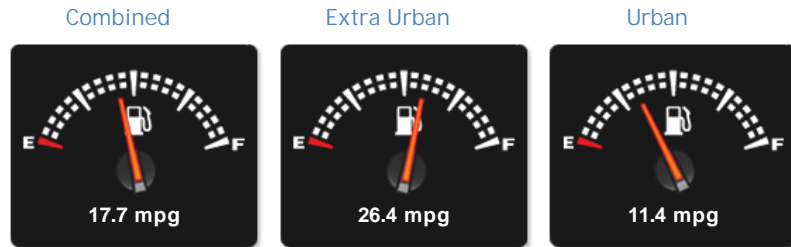

Fuel Economy

Running Costs