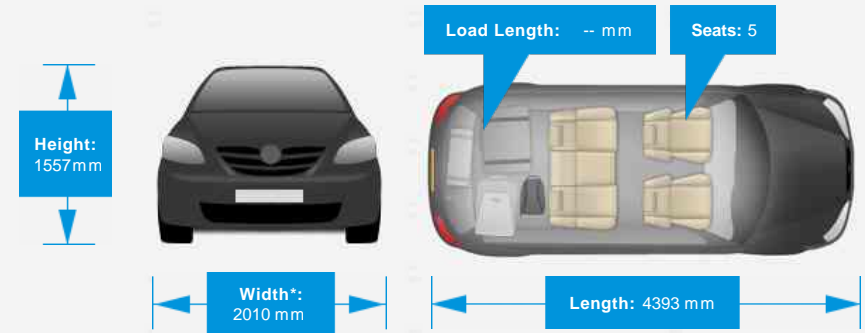

Weights & Measures