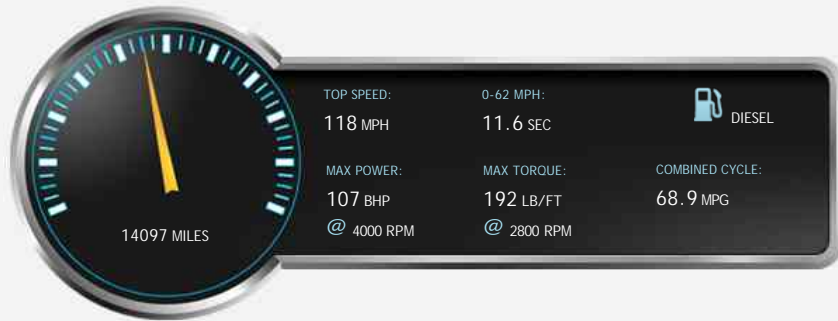

Performance & Engine