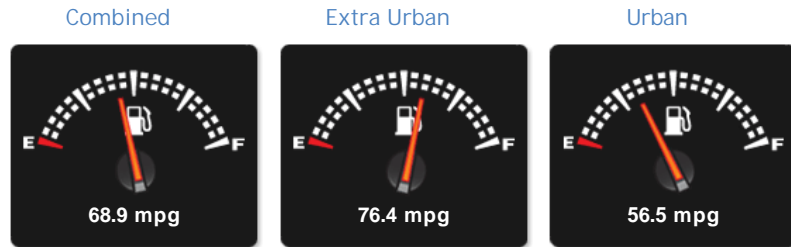

Fuel Economy

Running Costs