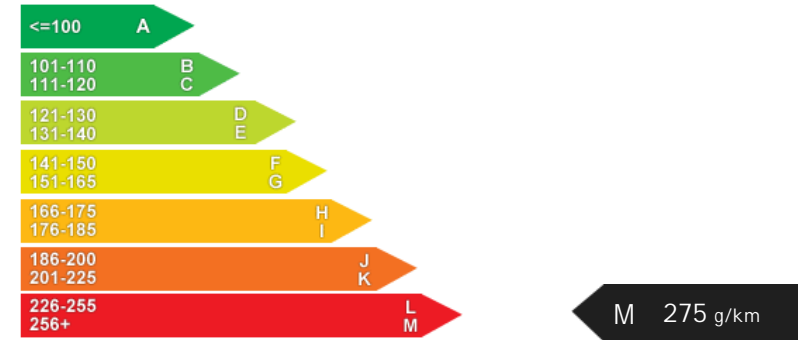

CO₂ emission figure (g/km)

VED band and CO₂