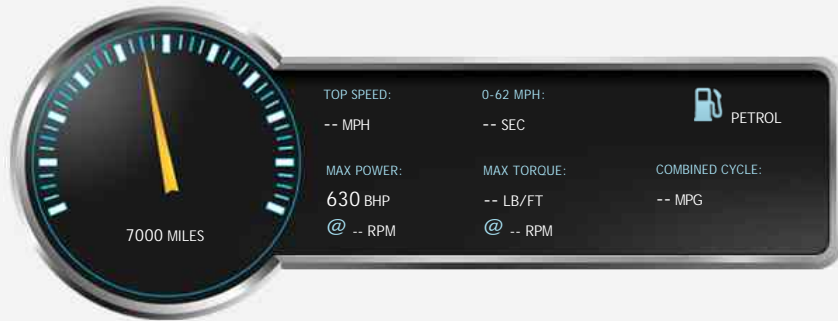

Performance & Engine