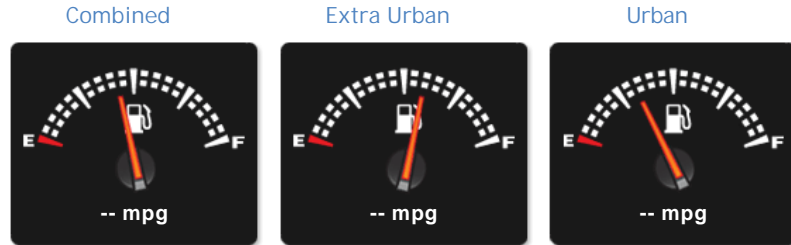

Fuel Economy

Running Costs