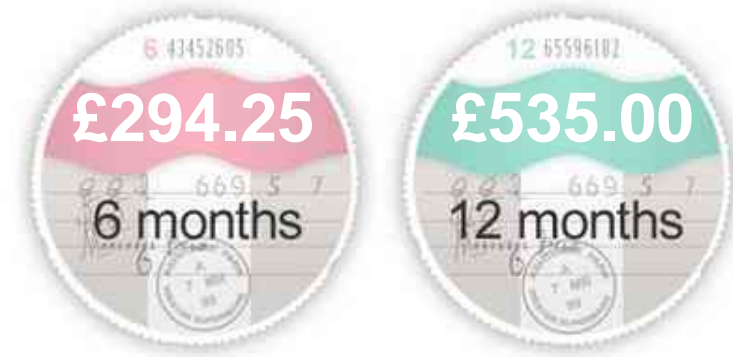

### General Info

Engine:	3.8 Petrol Semi-Automatic
Price:	£157,950
Body Type:	2 Dr Convertible
Owners:	--
Mileage:	7,000
Reg Date:	May 2014 (14)
Colour:	Yellow

## Insurance & Security

Road Tax

Insurance Group  
(1-20)

Security

Immobiliser

Euro Status