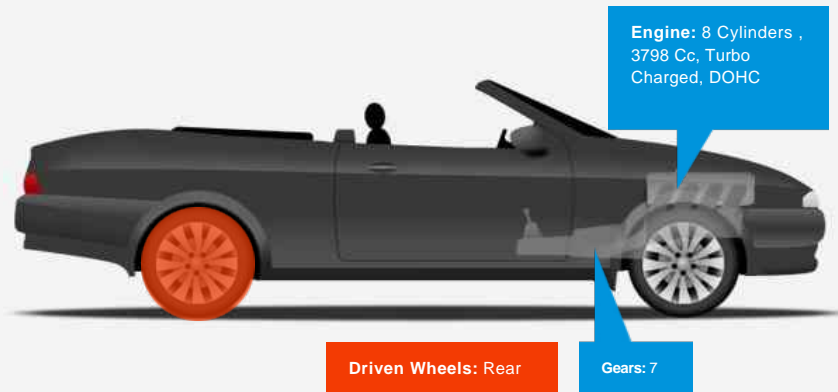

Performance & Engine