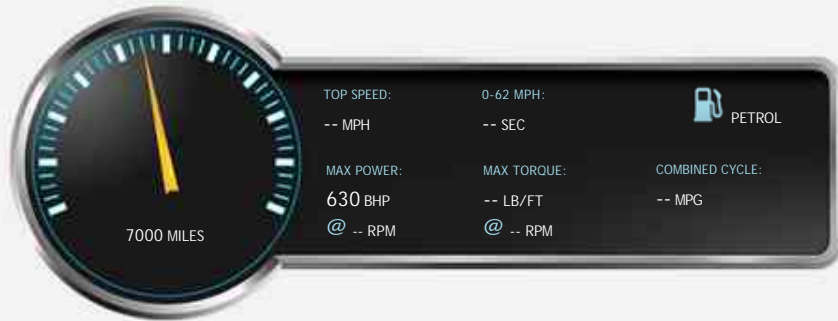

Performance & Engine