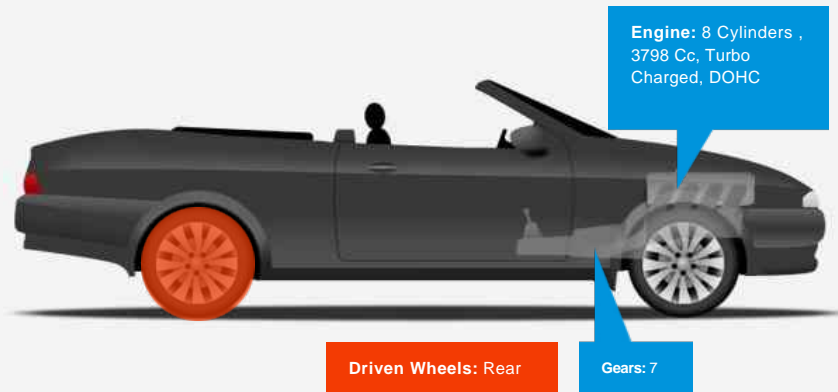

### Vehicle Features

Not Specified

### Vehicle Description

*Finished in Volcano Yellow with Contrasting Alcantara Interior, Colour Co-ordinated Steering Wheel, Contrast Colour Piping, Carbon Fibre Mirror Casings, Carbon Fibre Interior Mirror Upgrade, Special Colour Brake Calipers, Carbon Fibre Exterior Upgrade, Elite Paint, Branded Floor Mat Set, Super-Lightweight Forged Alloy Wheel, Vehicle Lifting, Parking Sensors Front & Rear, Sports Exhaust, Racing Seats, Carbon Fibre Airbrake Panel*