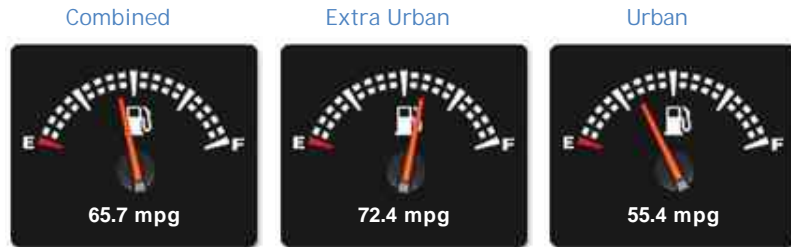

Fuel Economy

Running Costs