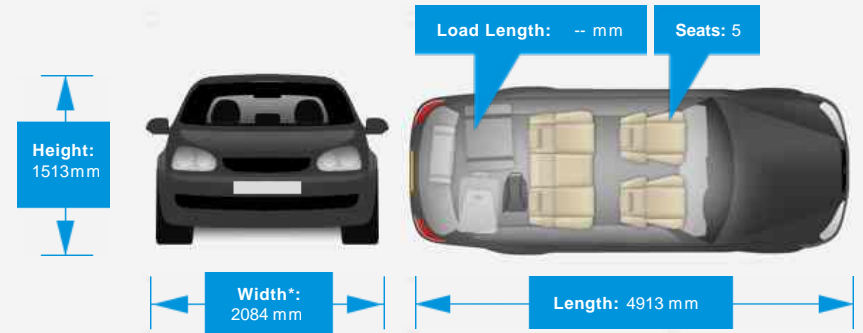

Weights & Measures