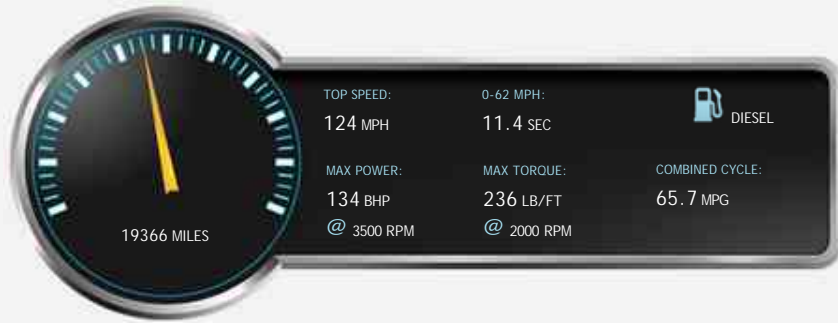

Performance & Engine