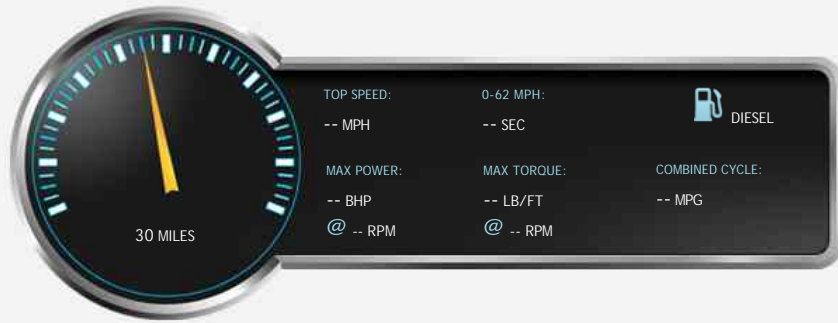

Performance & Engine