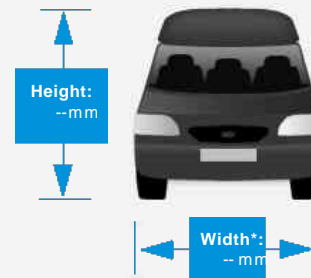

Vehicle Features

Not Specified

Vehicle Description

The 2018 Adria Matrix Plus 670 SC is a 7.48m-long low-profile coachbuilt with an L-shaped front lounge and a rear island bed. The Matrix range combines the spaciousness of overcab models with the sleeker lines of a low-profile, thanks to a distinctive hump over the lounge that has led some to label this kind of motorhome a 'mid-profile'.

Performance & Engine

Weights & Measures

Doors: 3

*Including mirrors

Seats: --

Safety

NCAP Adult Rating: No Data
NCAP Child Rating: No Data
NCAP Pedestrian Rating: No Data
NCAP Safety Assist: No Data
NCAP Overall Rating: No Data