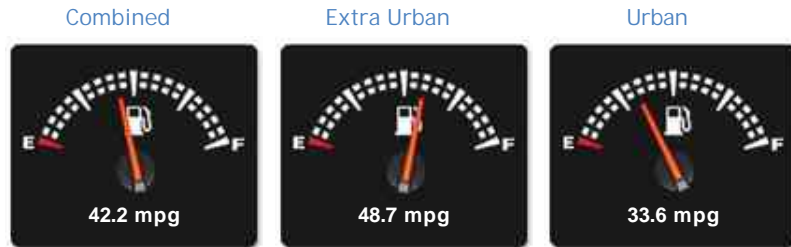

Vauxhall Zafira Tourer 1.4 Turbo Design (140bhp) Latest Shape 5dr 7 Seat

£12,999

General Info

Engine:	1.4 Petrol Manual
Price:	£12,999
Body Type:	5 Dr MPV
Owners:	1
Mileage:	1,594
Reg Date:	January 2017 (66)
Colour:	BP66LKF

Performance & Engine

Engine: 4 Cylinders
In Line, 1364 Cc,
Turbo Charged,
DOHC

Weights & Measures

*Including mirrors

Safety

NCAP Adult Rating: No Data
NCAP Child Rating: No Data
NCAP Pedestrian Rating: No Data
NCAP Safety Assist: No Data
NCAP Overall Rating: No Data

Fuel Economy

Running Costs

CO₂ emission figure (g/km)

VED band and CO₂

Insurance & Security

Road Tax

Insurance Group
(1-50)

Security
(Thatcham Approved)