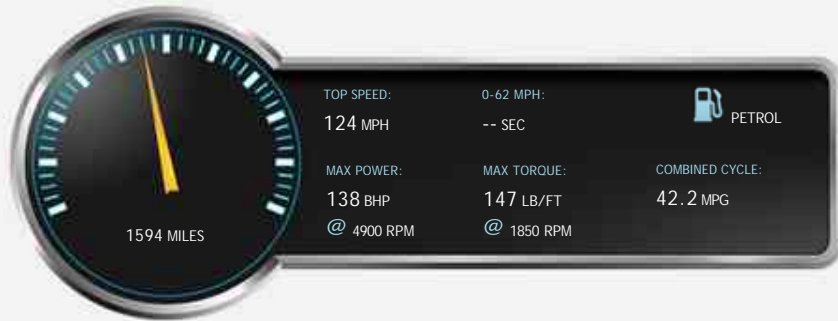

Vauxhall Zafira Tourer 1.4 Turbo Design (140bhp) Latest Shape 5dr 7 Seat

£12,999

General Info

Engine:	1.4 Petrol Manual
Price:	£12,999
Body Type:	5 Dr MPV
Owners:	1
Mileage:	1,594
Reg Date:	January 2017 (66)
Colour:	BP66LKF

Vehicle Description

Service NOT due until January 2018

John Peat Motors, East Road, Sleaford, Lincolnshire, NG34 7EQ
 Tel: 01529 303 222 - Web: www.johnpeatmotors.co.uk

Opening Hours: Mon - Fri 8am - 6pm | Sat 8am - 5pm Workshop 8am to 12pm | Sun Closed

Performance & Engine

Engine: 4 Cylinders
In Line, 1364 Cc,
Turbo Charged,
DOHC

Weights & Measures

*Including mirrors

Safety

NCAP Adult Rating: No Data
NCAP Child Rating: No Data
NCAP Pedestrian Rating: No Data
NCAP Safety Assist: No Data
NCAP Overall Rating: No Data