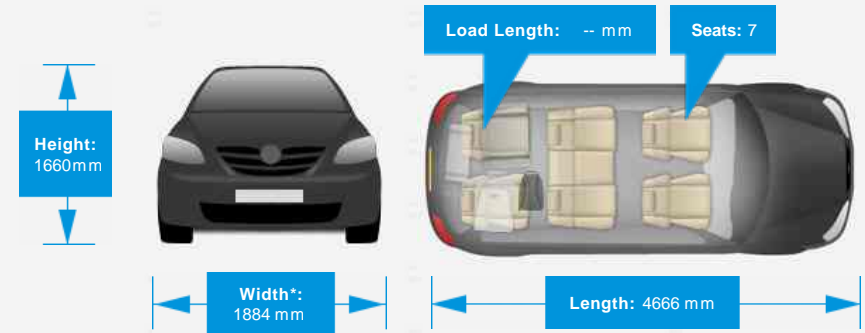

Performance & Engine

Engine: 4 Cylinders
In Line, 1364 Cc,
Turbo Charged,
DOHC

Weights & Measures

*Including mirrors

Safety

NCAP Adult Rating: No Data
NCAP Child Rating: No Data
NCAP Pedestrian Rating: No Data
NCAP Safety Assist: No Data
NCAP Overall Rating: No Data