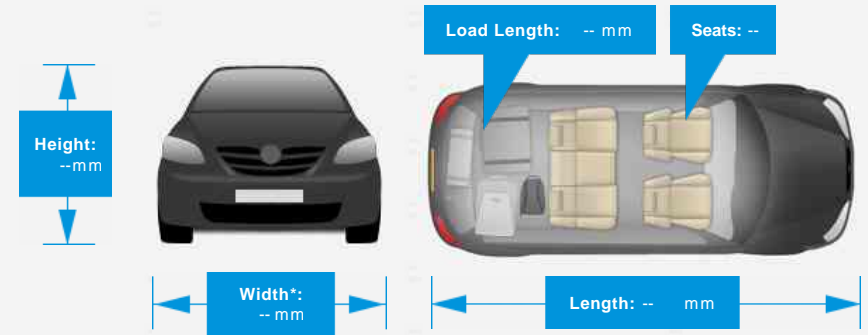

Performance & Engine

Engine: Cylinders ,
1600 Cc, ,

Weights & Measures

*Including mirrors

Safety

NCAP Adult Rating: No Data
NCAP Child Rating: No Data
NCAP Pedestrian Rating: No Data
NCAP Safety Assist: No Data
NCAP Overall Rating: No Data