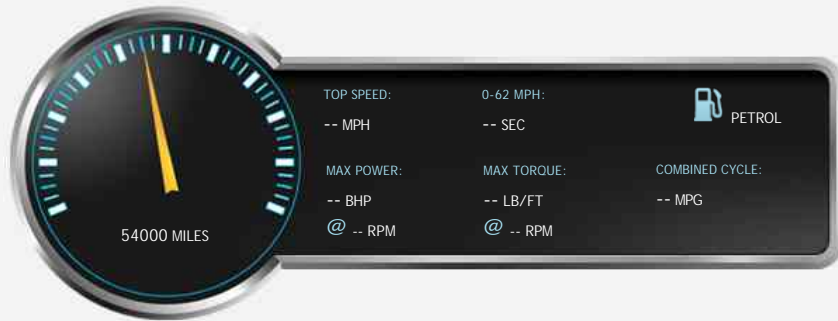

Performance & Engine