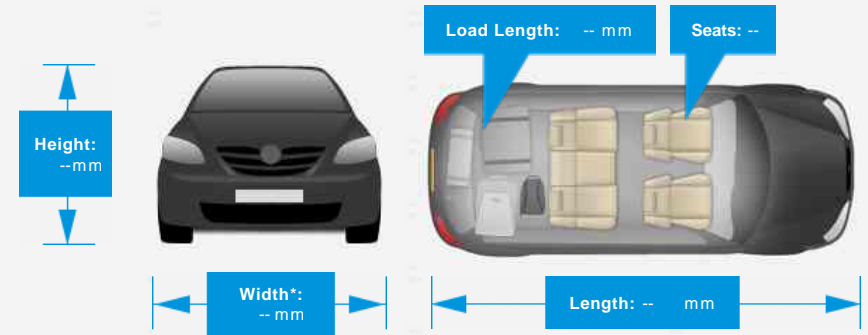

Performance & Engine

Engine: Cylinders ,
1600 Cc, ,

Weights & Measures

*Including mirrors

Safety

NCAP Adult Rating: No Data
NCAP Child Rating: No Data
NCAP Pedestrian Rating: No Data
NCAP Safety Assist: No Data
NCAP Overall Rating: No Data