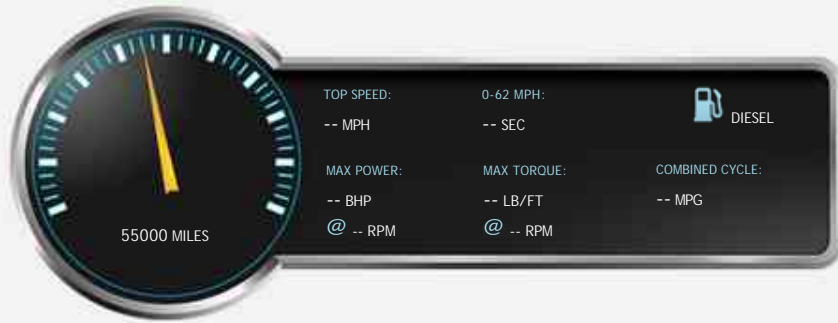

Performance & Engine