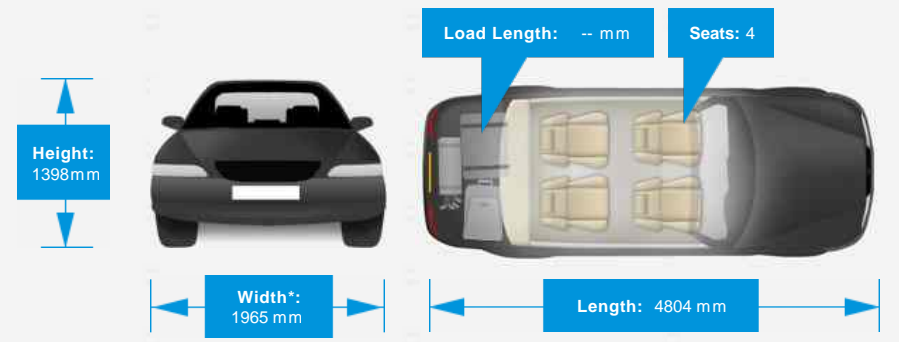

Opening Hours: Mon - Sun These Hours will not show

Performance & Engine

Weights & Measures

*Including mirrors

Safety

NCAP Adult Rating: No Data
NCAP Child Rating: No Data
NCAP Pedestrian Rating: No Data
NCAP Safety Assist: No Data
NCAP Overall Rating: No Data