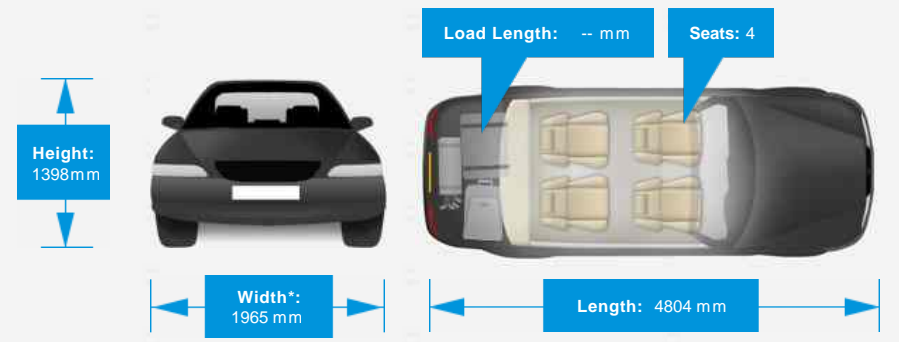

Weights & Measures