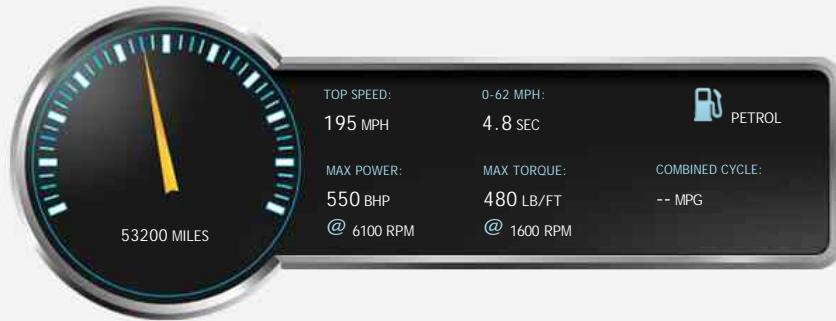

Performance & Engine