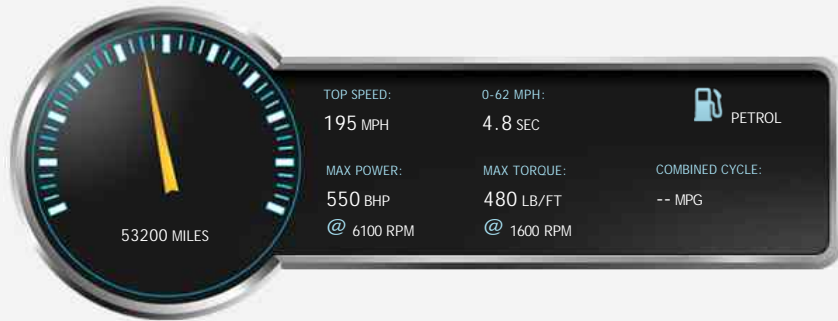

Performance & Engine