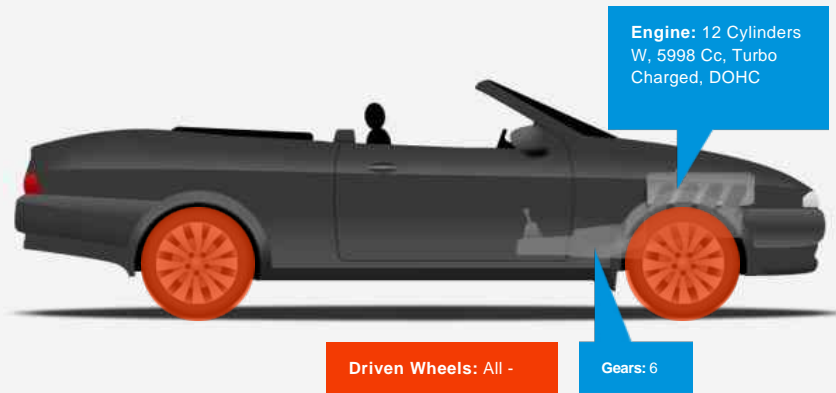

Performance & Engine