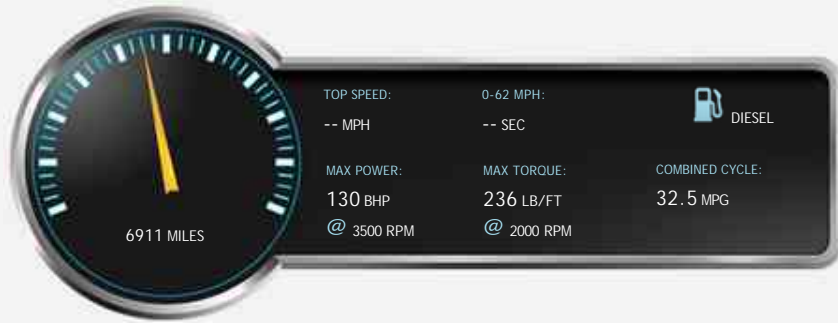

Performance & Engine