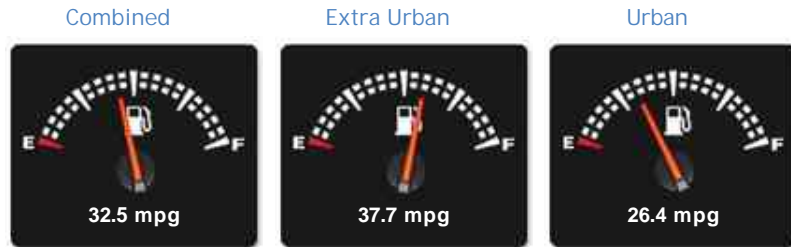

Elddis Aspire 265 4 Berth Motorhome for sale

£45,995

General Info

Engine:	2.2 Diesel Manual
Price:	£45,995
Body Type:	3 Dr C Class Mhome
Owners:	
Mileage:	6,911
Reg Date:	April 2015 (15)
Colour:	White

Vehicle Features

NCAP Pedestrian Rating: No Data

NCAP Safety Assist: No Data

NCAP Overall Rating: No Data

Fuel Economy

Running Costs

CO₂ emission figure (g/km)

VED band and CO₂

No Data