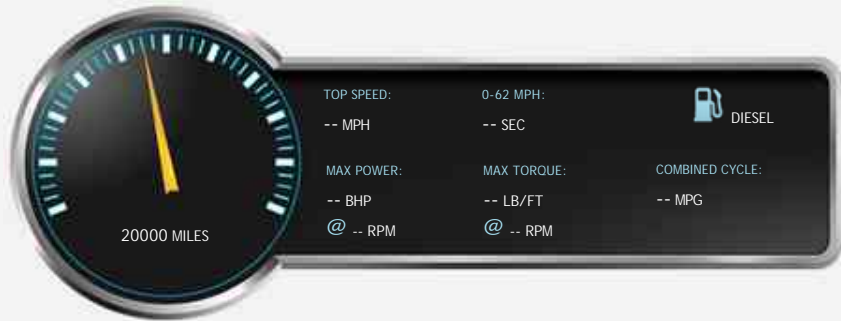

Performance & Engine