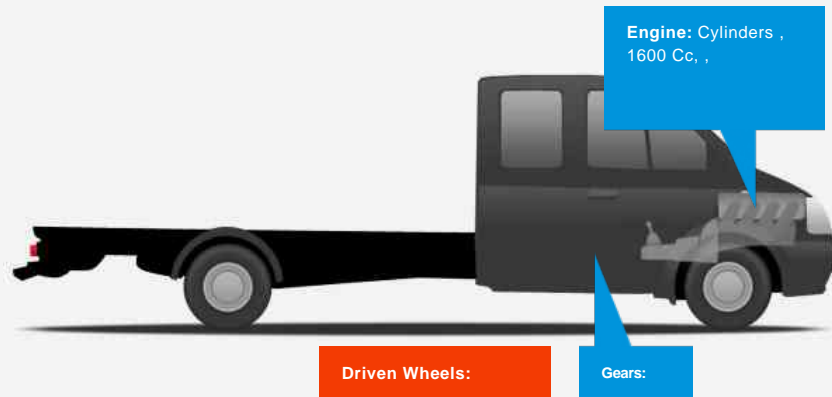

Performance & Engine