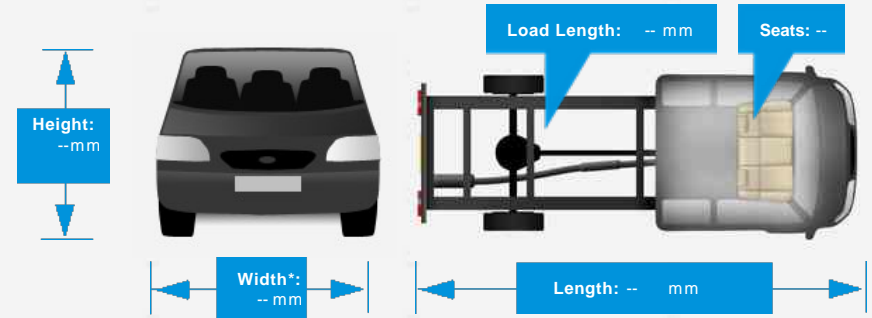

Weights & Measures