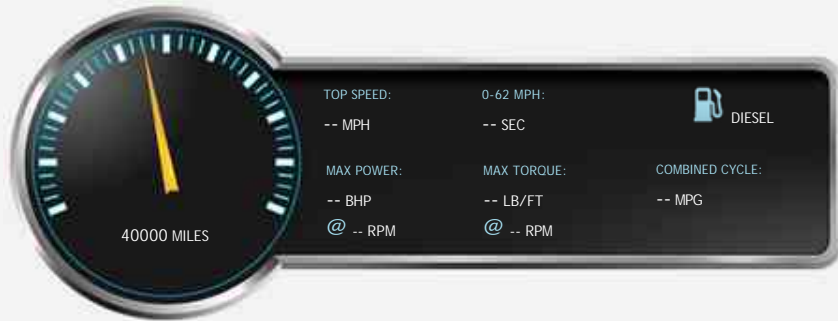

Performance & Engine