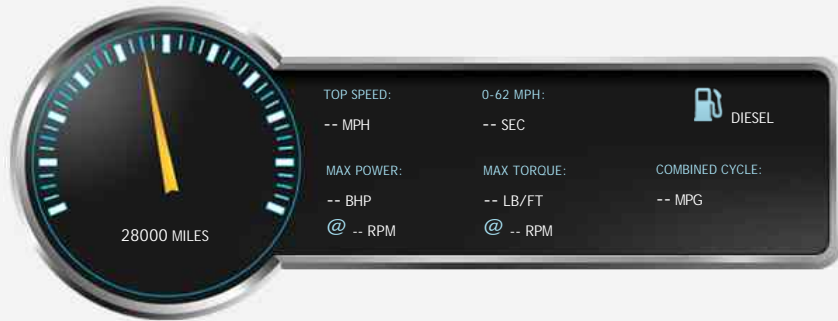

Performance & Engine