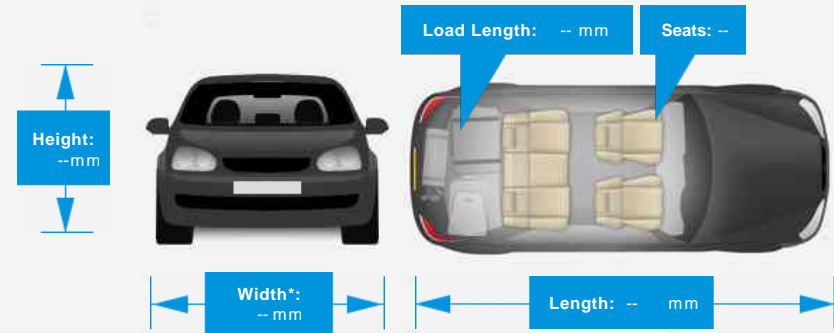

Performance & Engine

Engine: Cylinders ,
2000 Cc ,

Driven Wheels:

Gears:

Weights & Measures

Doors: 5

*Including mirrors

Safety