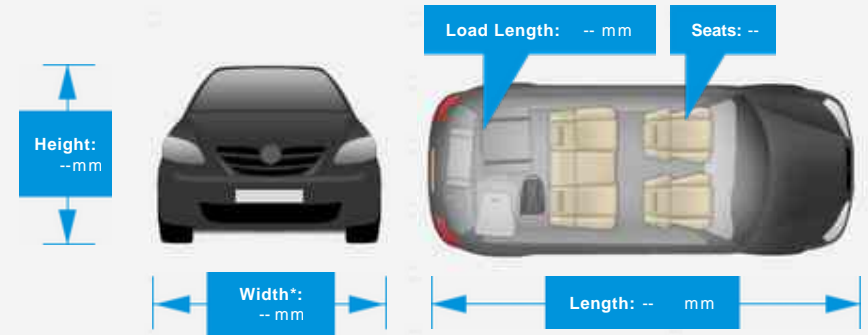

Performance & Engine

Engine: Cylinders , 0
Cc, ,

Weights & Measures

*Including mirrors

Safety

NCAP Adult Rating: No Data
NCAP Child Rating: No Data
NCAP Pedestrian Rating: No Data
NCAP Safety Assist: No Data
NCAP Overall Rating: No Data