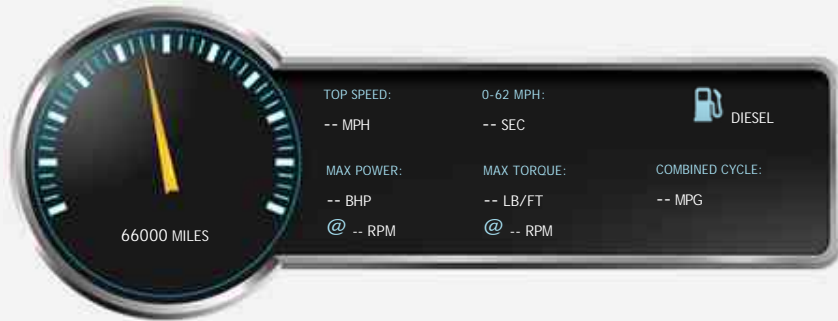

Performance & Engine