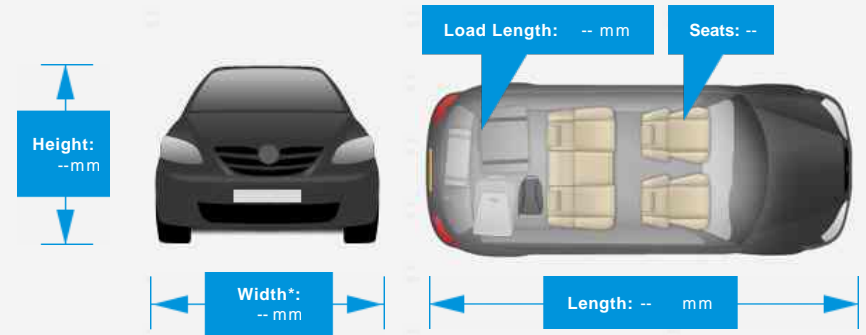

Performance & Engine

Engine: Cylinders ,
1600 Cc, ,

Weights & Measures

*Including mirrors

Safety

NCAP Adult Rating: No Data
NCAP Child Rating: No Data
NCAP Pedestrian Rating: No Data
NCAP Safety Assist: No Data
NCAP Overall Rating: No Data