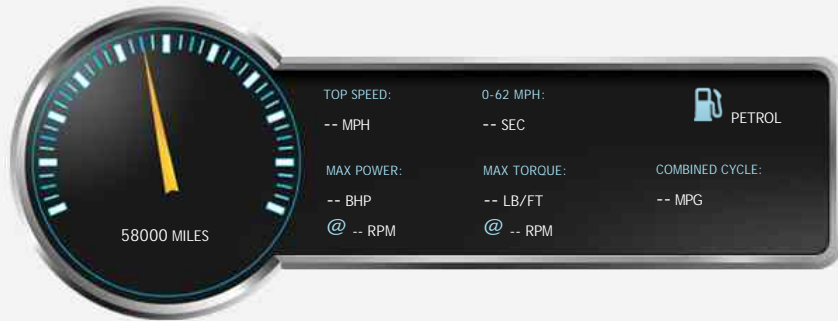

Performance & Engine