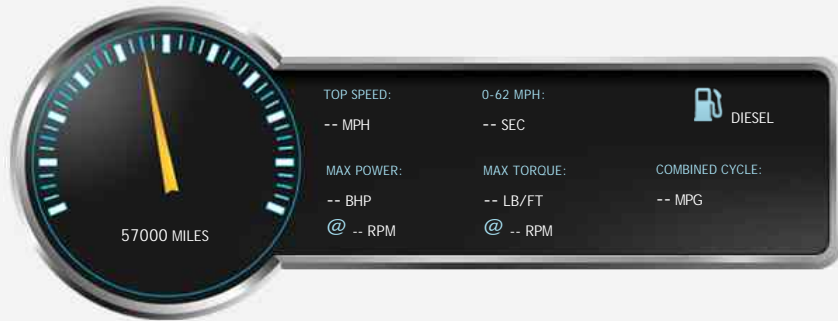

Performance & Engine