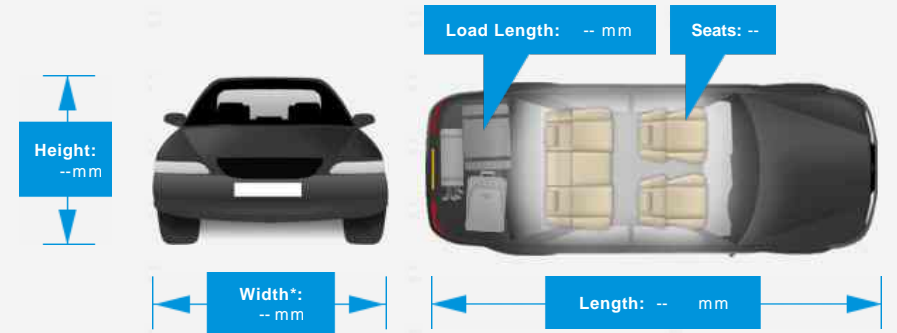

Weights & Measures