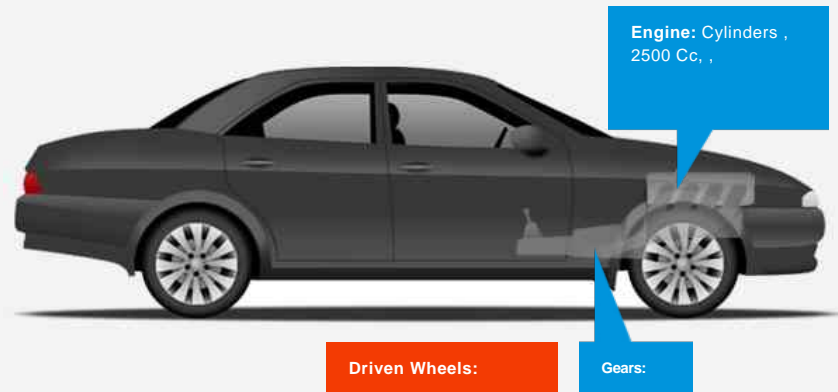

Performance & Engine