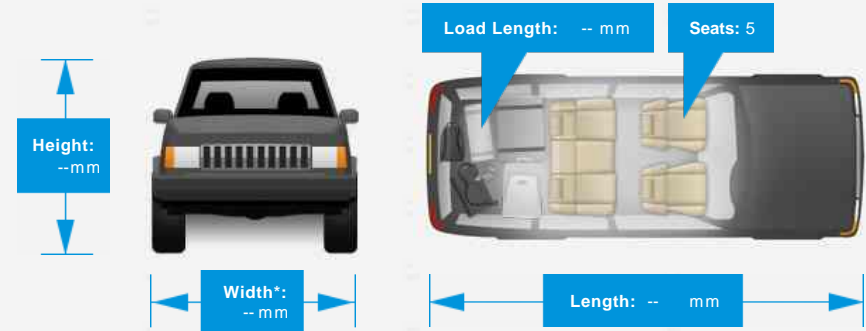

Performance & Engine

Engine: Cylinders ,
2500 Cc ,

Driven Wheels:

Gears:

Weights & Measures

*Including mirrors

Safety

NCAP Adult Rating: No Data
NCAP Child Rating: No Data
NCAP Pedestrian Rating: No Data
NCAP Safety Assist: No Data
NCAP Overall Rating: No Data