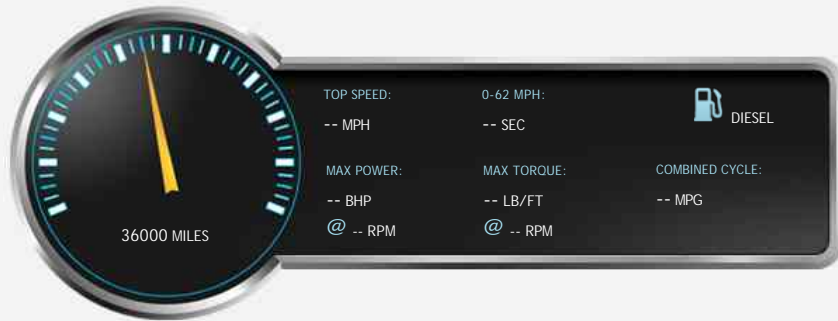

Performance & Engine