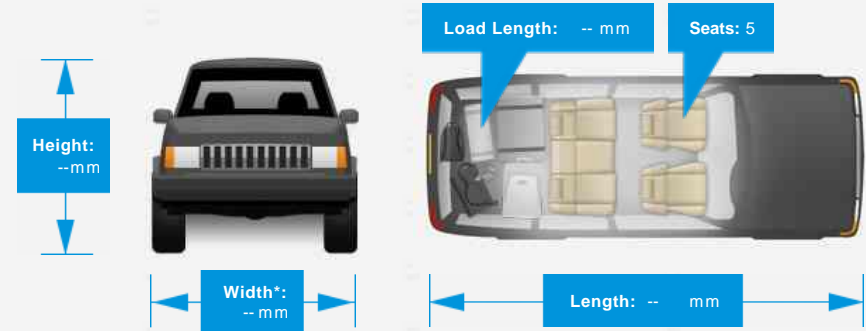

Performance & Engine

Engine: Cylinders ,
2500 Cc ,

Driven Wheels:

Gears:

Weights & Measures

*Including mirrors

Safety

NCAP Adult Rating: No Data
NCAP Child Rating: No Data
NCAP Pedestrian Rating: No Data
NCAP Safety Assist: No Data
NCAP Overall Rating: No Data