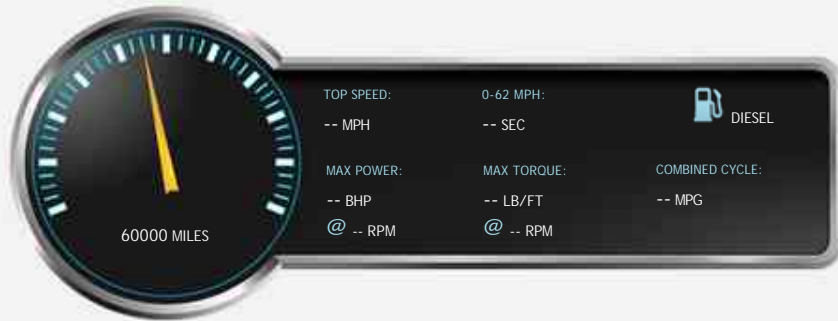

Performance & Engine