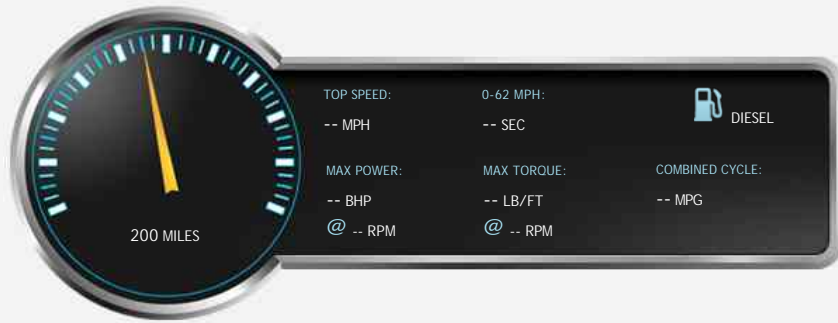

Performance & Engine