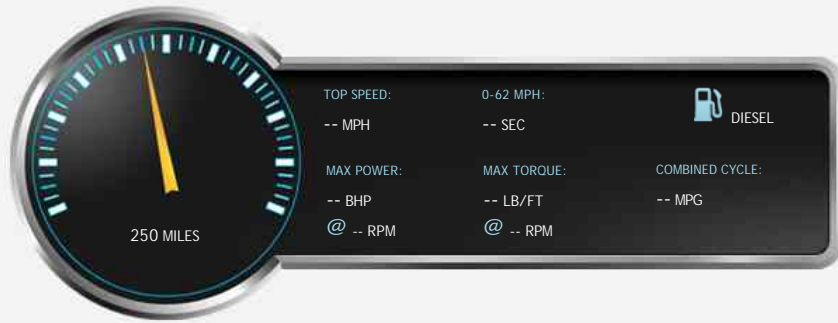

Performance & Engine